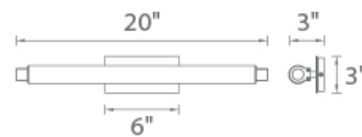

Fixture Type: _____

Catalog Number: _____

Project: _____

Location: _____

Vista Bathroom Sconce 3000K

Model & Size	Color Temp & CRI	Watt	LED Lumens	Delivered Lumens	Finish
WS-40720 20"	3000K 90	15W 16W	1387 1385	1216 1190	AL Brushed Aluminum CH Chrome

Example: **WS-40720-AL**

DESCRIPTION

A brilliant outlook. Versatile 1 inch luminaire with narrow spears of light.

FEATURES

- Adjustable backplate
- Co-extruded clear and white acrylic provides substance, luminosity and optical efficacy
- Spot free linear illumination
- Conversion plate for 4" junction box included
- Driver installed within the Junction Box, driver dimension: 2.76" x 1.26" x 1.18"
- 5 Year warranty

SPECIFICATIONS

Color Temp:	3000K
Input:	120-277 VAC, 50/60Hz
CRI:	90
Dimming:	ELV: 100-10%
Rated Life:	54000 Hours
Mounting:	Can be mounted on wall in all orientations
Standards:	ETL, cETL, Title 24: 2019 Damp Location Listed
Construction:	Aluminum hardware with co-extruded acrylic diffuser, Aluminum hardware with acrylic diffuser

FINISHES

LINE DRAWING