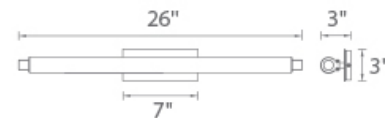

Fixture Type: _____

Catalog Number: _____

Project: _____

Location: _____

Vista

Bathroom Sconce 3000K

Model & Size	Color Temp & CRI	Watt	LED Lumens	Delivered Lumens	Finish
WS-40726 26"	3000K 90	21W 120W	1710 1713	1500 1578	AL Brushed Aluminum CH Chrome

Example: **WS-40726-AL**

DESCRIPTION

A brilliant outlook. Versatile 1 inch luminaire with narrow spears of light.

FEATURES

- Adjustable backplate
- Co-extruded clear and white acrylic provides substance, luminosity and optical efficacy
- Spot free linear illumination
- Conversion plate for 4" junction box included
- Driver installed within the Junction Box, driver dimension: 2.76" x 1.26" x 1.18"
- 5 Year warranty

SPECIFICATIONS

Color Temp:	3000K
Input:	120-277 VAC, 50/60Hz
CRI:	90
Dimming:	ELV: 100-10%
Rated Life:	54000 Hours
Mounting:	Can be mounted on wall in all orientations
Standards:	ETL, cETL, Title 24: 2019 Damp Location Listed
Construction:	Aluminum hardware with co-extruded acrylic diffuser, Aluminum hardware with acrylic diffuser

FINISHES

LINE DRAWING