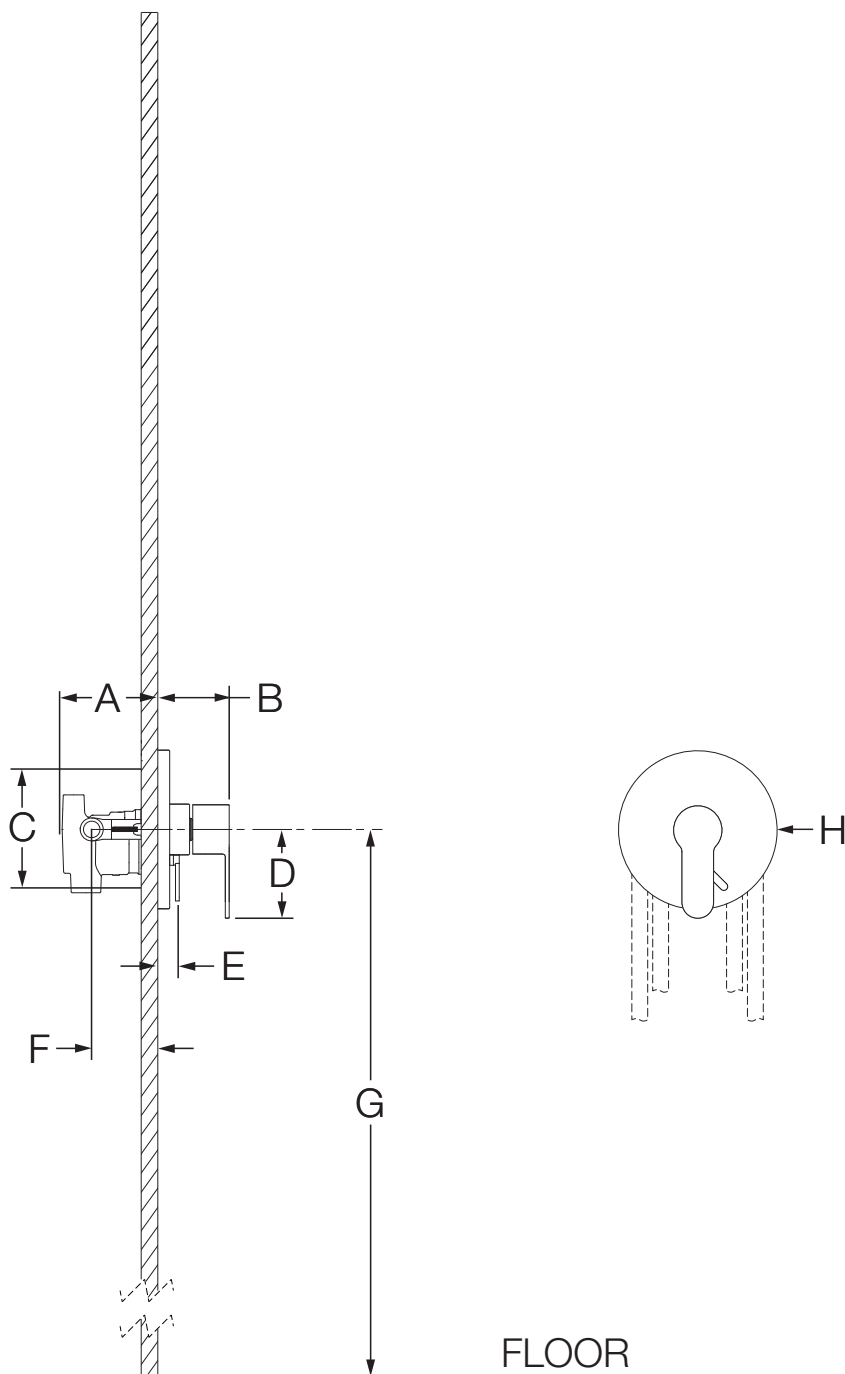

Location:

Identity™

S-6700TS Tub/Shower System Specification Submittal

Model Numbers	Specification
<input type="checkbox"/> S-6700TS <i>Identity Tub/Shower System</i>	Tub/shower system powered by the Temptrol® pressure-balancing valve with integrated diverter. Valve body includes adjustable stop screw to limit handle turn. Components made from metal and nonmetallic materials, plated in standard polished chrome finish. <div style="text-align: right;">   </div>
Modifications <ul style="list-style-type: none"> <input type="checkbox"/> -CHKS <i>Integral check stops - for use in installations where a positive shut-off device is used downstream of mixing valve</i> <input type="checkbox"/> -IPS <i>1/2" female IPS connections</i> <input type="checkbox"/> -LP <i>Loop handle</i> <input type="checkbox"/> -LR <i>Lever handle</i> <input type="checkbox"/> -OP <i>13" oval plate</i> <input type="checkbox"/> -REB-TRM <i>Rebuild trim kit</i> <input type="checkbox"/> -REV <i>Reverse coring, hot on right, cold on left, for back to back installations</i> <input type="checkbox"/> -STN <i>Satin Nickel finish</i> <input type="checkbox"/> -TRM <i>Trim only, valve not included</i> <input type="checkbox"/> -X <i>Integral service stops - allows water shutoff at valve for service</i> 	
Compliance	
-ASME A112.18.1/CSA B125.1 <div style="text-align: right;">  </div>	
Warranty	
<p>Limited Lifetime - to the original end purchaser in consumer/residential installations. 5 Years - for industrial/commercial installations. Refer to www.symmons.com/warranty for complete warranty information.</p>	

Note: Append appropriate -suffix to model number.

Dimensions

Measurements	
A	3-1/2", 89 mm
B	2-7/8", 73 mm
C	Shower Valve Hole Size Min. Ø 3", 76 mm Max. Ø 4", 102 mm
D	3-1/2", 89 mm
E	7/8", 22 mm
F	Rough-in 2-3/8" ± 1/2", 60 mm ± 13 mm
G	Ref. 32", 813 mm
H	Ø 6-3/8", 162 mm

Notes:

- 1) All dimensions measured from nominal rough-in (see F as reference).
- 2) Dimensions subject to change without notice.