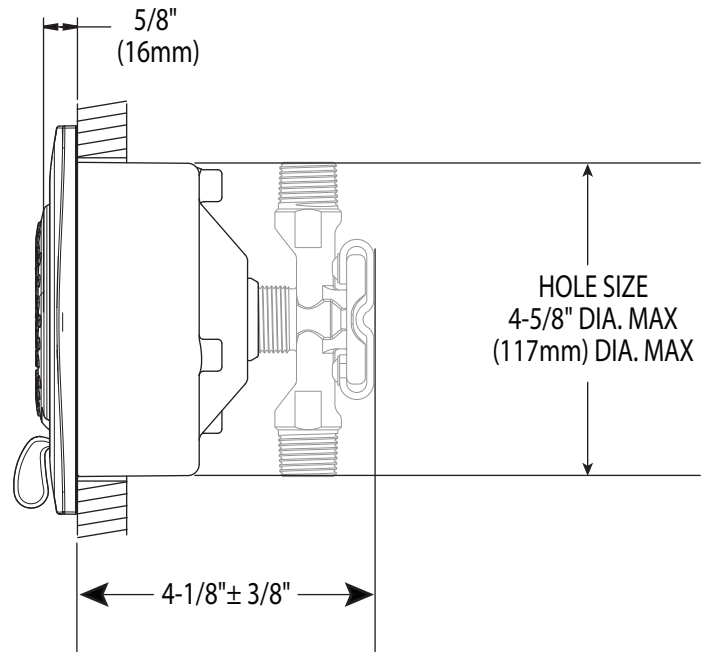

Buy it for looks. Buy it for life.®

Specifications

DESCRIPTION

- Two function spray with various finishes identified by suffix
- Full spray or targeted massage

OPERATION

- Spray face tilts 20 degrees in any direction

FLOW

- Designed to deliver 2.0 gpm max (7.6 L/min) at 80 psi

STANDARDS

- Third party certified to ASME A112.18.1/ CSA B125.1, and all applicable requirements referenced therein

WARRANTY

- Lifetime limited warranty against leaks and finish defects to the original consumer purchaser
- 5 year warranty if used in commercial installations

Two Function Body Spray

Models: TS1420 series

Rough-In: S1300

1" Extension Kit: 155656
(available separately)

* Requires 7" center to center for adjacent body spray

CRITICAL DIMENSIONS

(DO NOT SCALE)