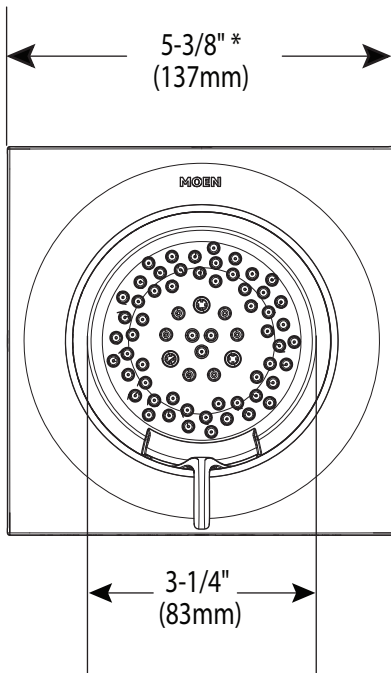

Buy it for looks. Buy it for life.®

Specifications

DESCRIPTION

- Two function spray with various finishes identified by suffix
- Full spray or targeted massage

OPERATION

- Spray face tilts 20 degrees in any direction

Two Function Body Spray

Models: TS1420 series

Rough-In: S1300

1" Extension Kit: 155656
(available separately)

* Requires 7" center to center for adjacent body spray

CRITICAL DIMENSIONS

(DO NOT SCALE)