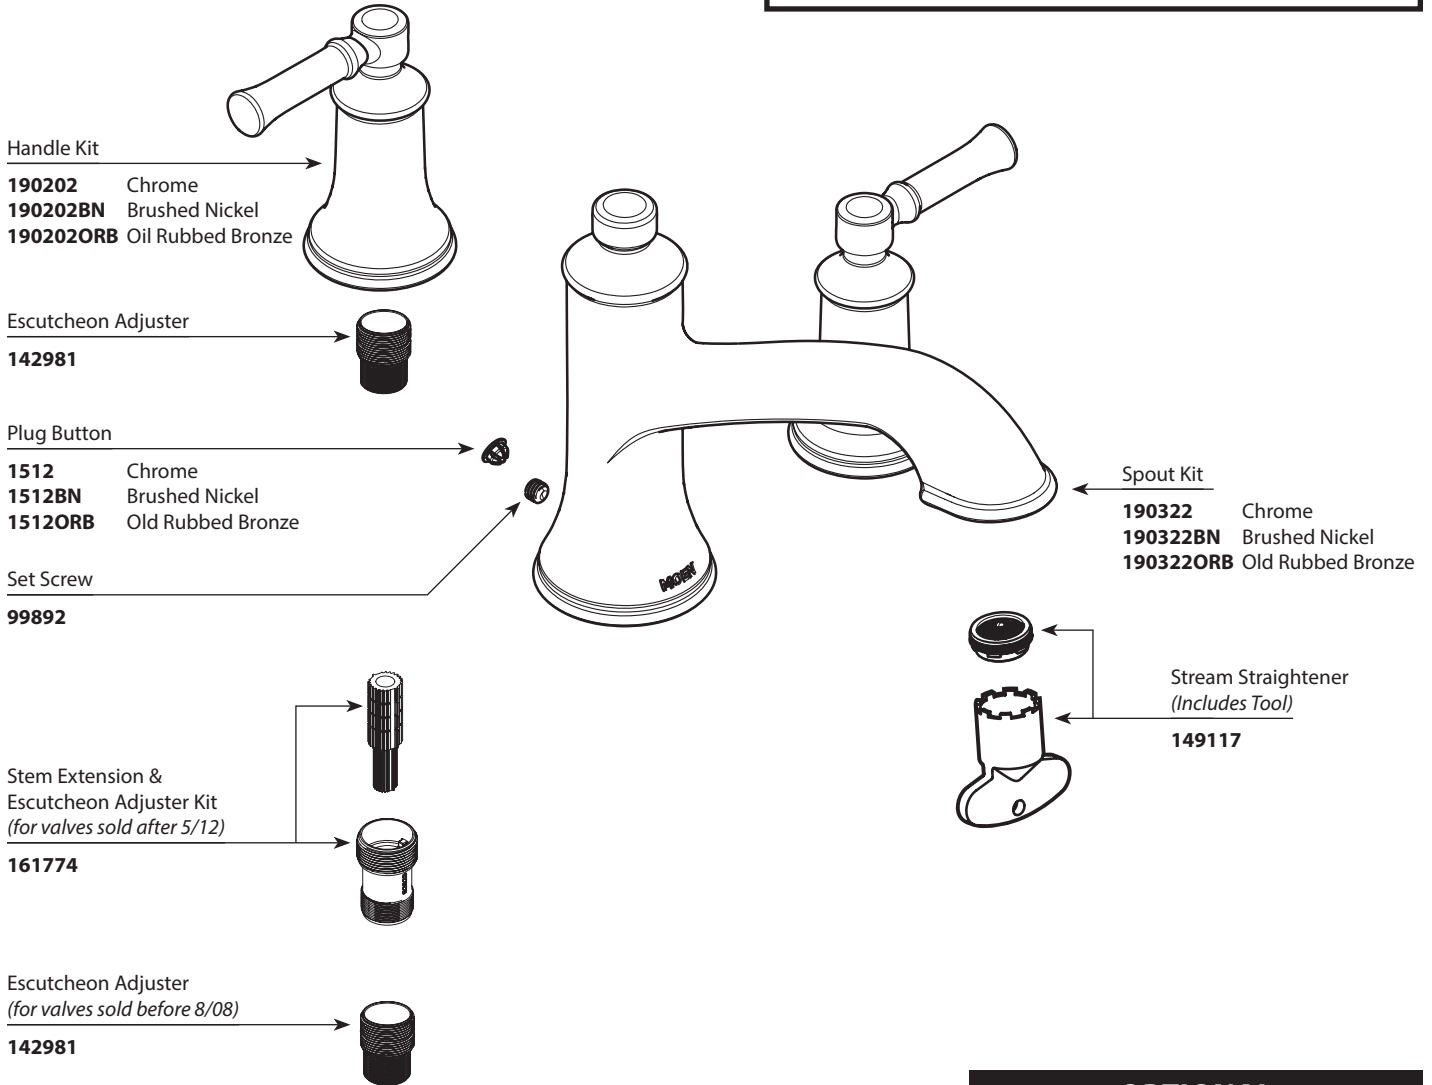

# Illustrated Parts

■ **Order by Part Number**

■ **Trim can be used with**  
4792, 4793, 4796, 4797,  
4798, 4992, 4993, 4996,  
4997, 4999 valves

<b>DARTMOOR™</b>		
<b>Two-Handle Roman Tub Faucet Trim</b>		
<b>MODEL</b>	<b>HANDLE</b>	<b>FINISH</b>
T683	Lever	Chrome
T683BN	Lever	Brushed Nickel
T683ORB	Lever	Old Rubbed Bronze

**OPTIONAL**

Red & Blue Temp. Ind. Rings  
190162