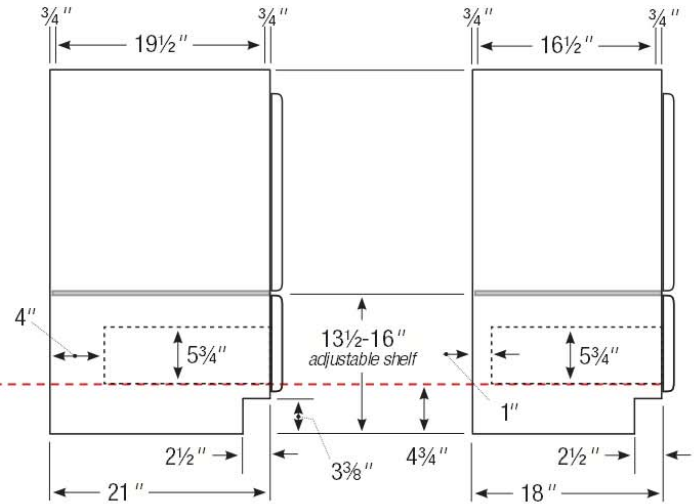

Basin placement range varies with brand and model. Shown is for Kohler 2210.

21" or 18" front-to-back option

36" Vanity

No side drawers

36" wide

34 1/2" tall

21" or 18" front-to-back