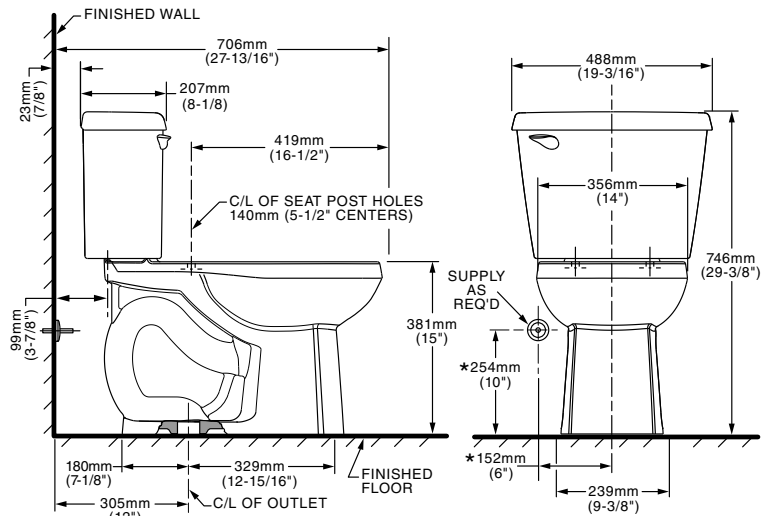

**COLONY® ROUND FRONT 12" ROUGH TOILET**

**221DA.004**

- Vitreous china
- Low consumption (6.0 Lpf/1.6 gpf)
- PowerWash® rim scrubs bowl with each flush
- Includes color match bowl caps
- 2" flush valve
- 2" trapway
- 12" (305mm) rough-in
- Generous 9" x 8" water surface area
- Color matched trip lever is supplied
- 2 year warranty

**3251D.101** Round Front Bowl

**4192A.004** Tank

**Nominal Dimensions:**

706 x 488 x 746mm  
 (27-13/16" x 19-3/16" x 29-3/8")

Fixture only, seat and supply sold separately

**Alternative Tank Configurations Available:**

- ASME A112.19.2-2008/CSA B45.1-08 for Vitreous China Fixtures

**NOTES:**

THIS TOILET IS DESIGNED TO ROUGH-IN AT A MINIMUM DIMENSION OF 305MM (12") FROM FINISHED WALL TO C/L OF OUTLET. SUPPLY NOT INCLUDED WITH FIXTURE AND MUST BE ORDERED SEPARATELY. \* DIMENSION SHOWN FOR LOCATION OF SUPPLY IS SUGGESTED.

**To Be Specified:**

- Color:  White  Bone  Linen
- Seat: American Standard #5322.011 "Rise and Shine" solid plastic closed front round seat with cover
- Supply with stop: