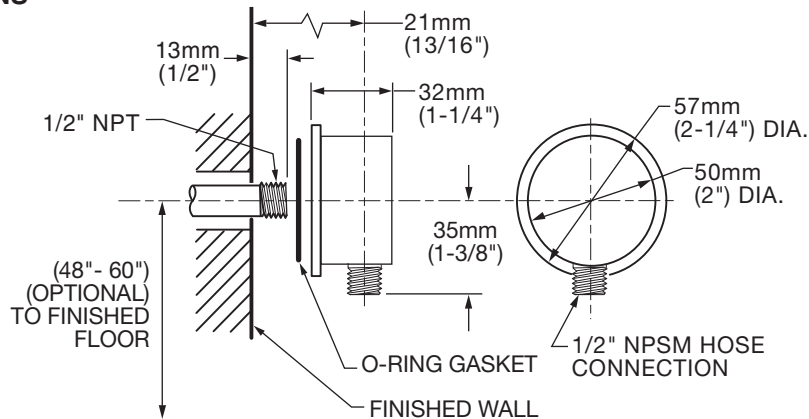

PART #	DESCRIPTION	AVAILABLE FINISHES
 <p>8888.068</p>	<p>Round Wall Supply</p> <ul style="list-style-type: none"> • 1/2" NPT female thread • 1/2" NPSM male hose thread • Includes Check Valve 	<ul style="list-style-type: none"> .002 Polished Chrome .295 Brushed Nickel .243 Matte Black

ROUGH-IN DIMENSIONS

 <p>8888.069</p>	<p>Square Wall Supply</p> <ul style="list-style-type: none"> • 1/2" NPT female thread • 1/2" NPSM male hose thread • Includes Check Valve 	<ul style="list-style-type: none"> .002 Polished Chrome .295 Brushed Nickel .278 Legacy Bronze .013 Polished Nickel
--	---	---

ROUGH-IN DIMENSIONS