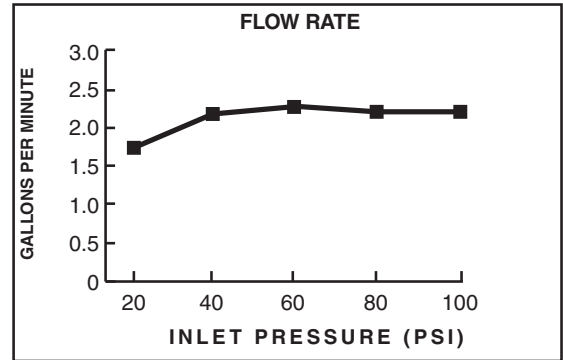

CODES AND STANDARDS

These products meet or exceed the following codes and standards:

- **ASME A112.18.1**
- **CSA B125.1**

Product Number	Description	Finishes			
		Polished Chrome	PVD Polished Nickel	Legacy Bronze	PVD Brushed Nickel
		002	013	278	295
1660.739	Showerhead Only