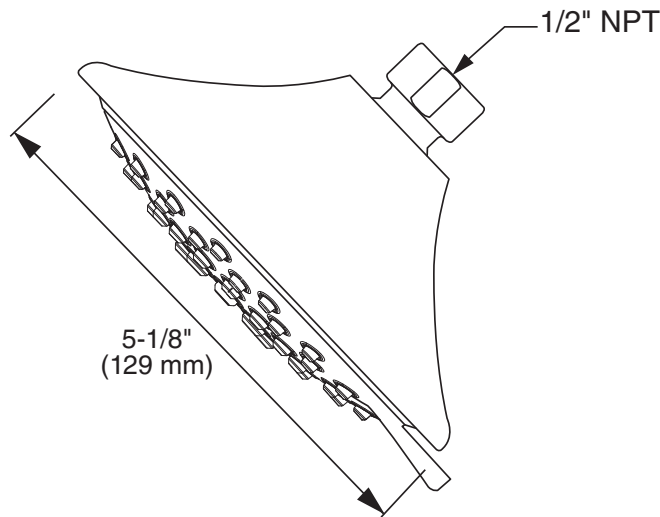

**MODEL NUMBER:**

□ 1660.739 Showerhead

**GENERAL DESCRIPTION:**

Three function showerhead. Full spray pattern. Brass ball joint. Easy clean spray nozzles. 2.5 gpm/9.5 L/min. maximum flow rate.

**PRODUCT FEATURES:**

Showerhead shall have 3 spray pattern and brass ball joint. Fitting shall be American Standard Model # 1660.739.\_\_\_\_\_.

**CODES AND STANDARDS**

These products meet or exceed the following codes and standards:

- ASME A112.18.1**
- CSA B125.1**

Product Number	Description	Finishes			
		Polished Chrome	PVD Polished Nickel	Legacy Bronze	PVD Brushed Nickel
		002	013	278	295
1660.739	Showerhead Only				