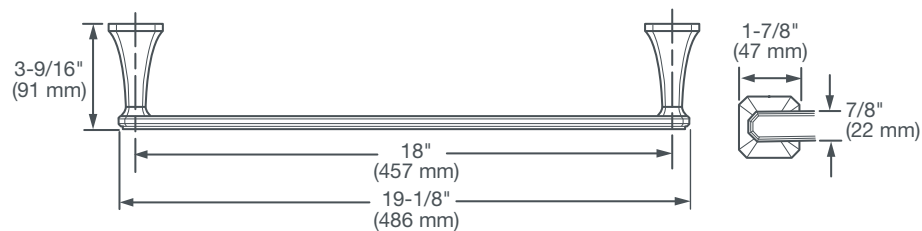

DXV BELSHIRE™

18" TOWEL BAR

- Elegant and sophisticated design inspired by the columns, interiors and decorative motifs of the Art-Deco movement
- Metal construction
- Concealed mounting
- Includes assembly hardware

DESCRIPTION

18" Towel Bar

PRODUCT NUMBER

D35170180.XXX

AVAILABLE FINISHES

Polished Chrome	100
Brushed Nickel	144
Platinum Nickel	150
Satin Brass	427

FINISH CODE

Polished
Chrome

Brushed
Nickel

Platinum
Nickel

Satin
Brass

IMPORTANT: These measurements are subject to change or cancellation.
No responsibility is assumed for use of superseded or voided pages.

PART OF **LIXIL**