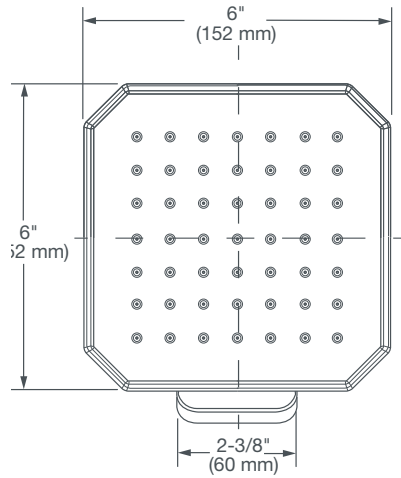

DXV BELSHIRE™

6" SHOWERHEAD

- Faceted showerhead design reflects the aesthetic of the 1920's Golden Era
- Includes shower arm
- Brass construction
- Showerhead can pivot
- 1/2" NPT
- Maximum flow rate: 1.8 gpm (6.8 L/min)

ROUGH-IN DIAGRAM
 SHOWN ON NEXT PAGE

CALGreen® is a registered trademark of California Building Standards Commission.

DXV BELSHIRE™

6" SHOWERHEAD

IMPORTANT: These measurements are subject to change or cancellation. No responsibility is assumed for use of superseded or voided pages.