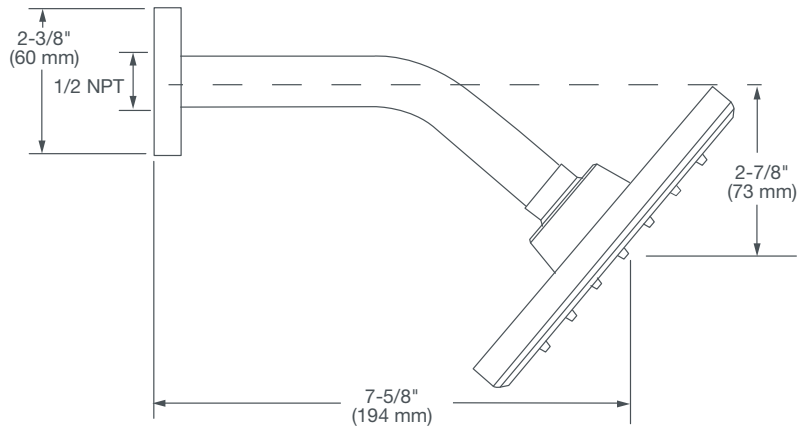

DXV BELSHIRE™

6" SHOWERHEAD

- Faceted showerhead design reflects the aesthetic of the 1920's Golden Era
- Includes shower arm
- Brass construction
- Showerhead can pivot
- 1/2" NPT
- Maximum flow rate: 1.8 gpm (6.8 L/min)

ROUGH-IN DIAGRAM
 SHOWN ON NEXT PAGE

CALGreen® is a registered trademark of California Building Standards Commission.

DXV BELSHIRE™

6" SHOWERHEAD

IMPORTANT: These measurements are subject to change or cancellation. No responsibility is assumed for use of superseded or voided pages.