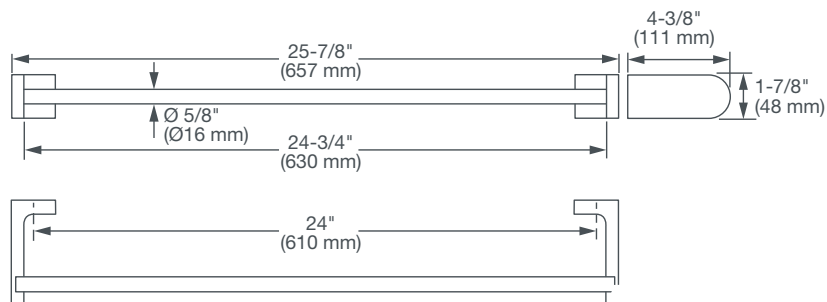

EQUILITY™ (Formerly LYNDON®)

24" TOWEL BAR

- Concealed mounting
- Includes assembly hardware

AVAILABLE FINISHES

Polished Chrome
Brushed Nickel
Matte Black

FINISH CODE

100
144
243

DESCRIPTION

Towel Bar

PRODUCT NUMBER

D35109240.XXX

IMPORTANT: These measurements are subject to change or cancellation. No responsibility is assumed for use of superseded or voided pages.

PART OF **LIXIL**