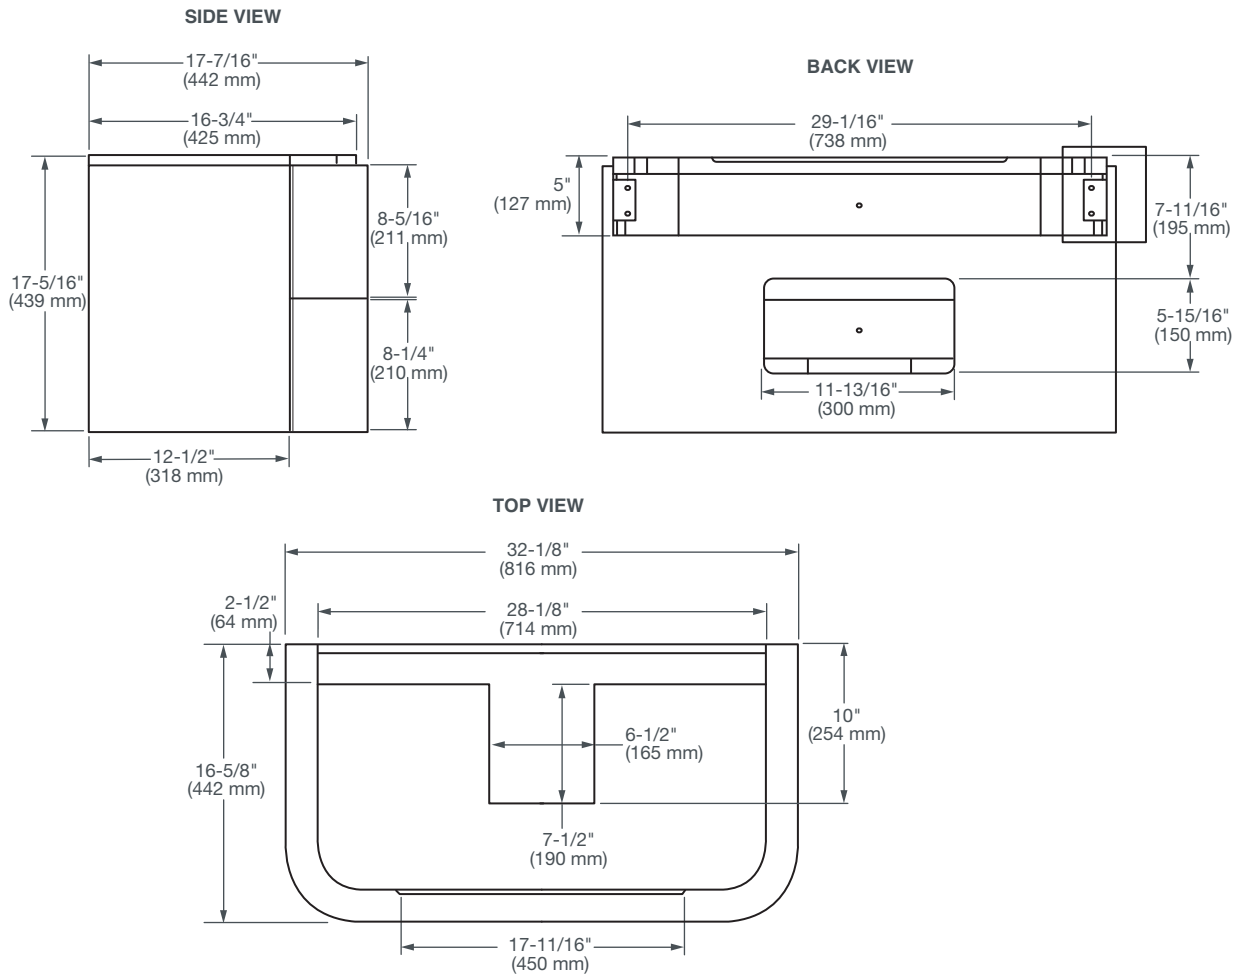

### DIMENSIONS

---

#### NOMINAL DIMENSIONS

32-1/8" x 16-5/8" x 17-5/16" (816 x 442 x 439 mm)

#### BOWL INSIDE DIMENSIONS

19-1/4" (489 mm) wide  
12" (306 mm) front to back  
5-1/2" (140 mm) depth

### NOTES:

Dimensions shown for location supplies and "P" trap are suggested. Provide suitable reinforcement for all wall supports.

Slab/pedestal anchors and mounting features to be furnished by others.