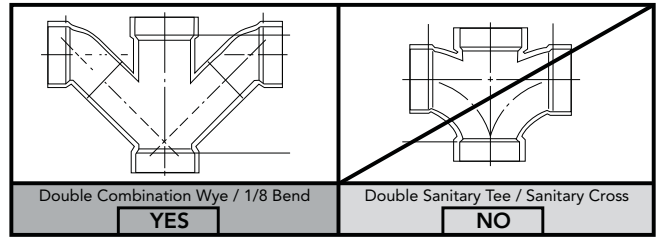

CST404CEF(G)

Promenade® II Close Coupled Toilet, 1.28GPF

SPECIFICATIONS

Water Use	1.28 GPF/4.8LPF
Flush System	Tornado Flush
Min. Water Pressure	8 psi (static)
Water Surface	9" x 6-3/4"
Trap Diameter	2-1/8"
Rough-in	12"
Trap Seal	2-1/4"
Warranty	One Year Limited Warranty
Material	Vitreous china
Shipping Weight	C404CUF(G) - 60 lbs ST403E - 31.5 lbs
Shipping Dimensions	C404CUF(G) 29-3/4"L x 14-3/4"W ¹ x 12"W ² x 17-1/2"H ST403E 18"L x 9"W x 16"H

INSTALLATION NOTES

Back-to-Back Toilet Installations:

TOTO recommends the use of a nationally listed, double sanitary tee-wye only, in vertical waste stacks, in accordance with the stipulations noted in the majority of nationally recognized plumbing codes.

DIMENSIONS

TOTO

These dimensions and specifications are subject to change without notice