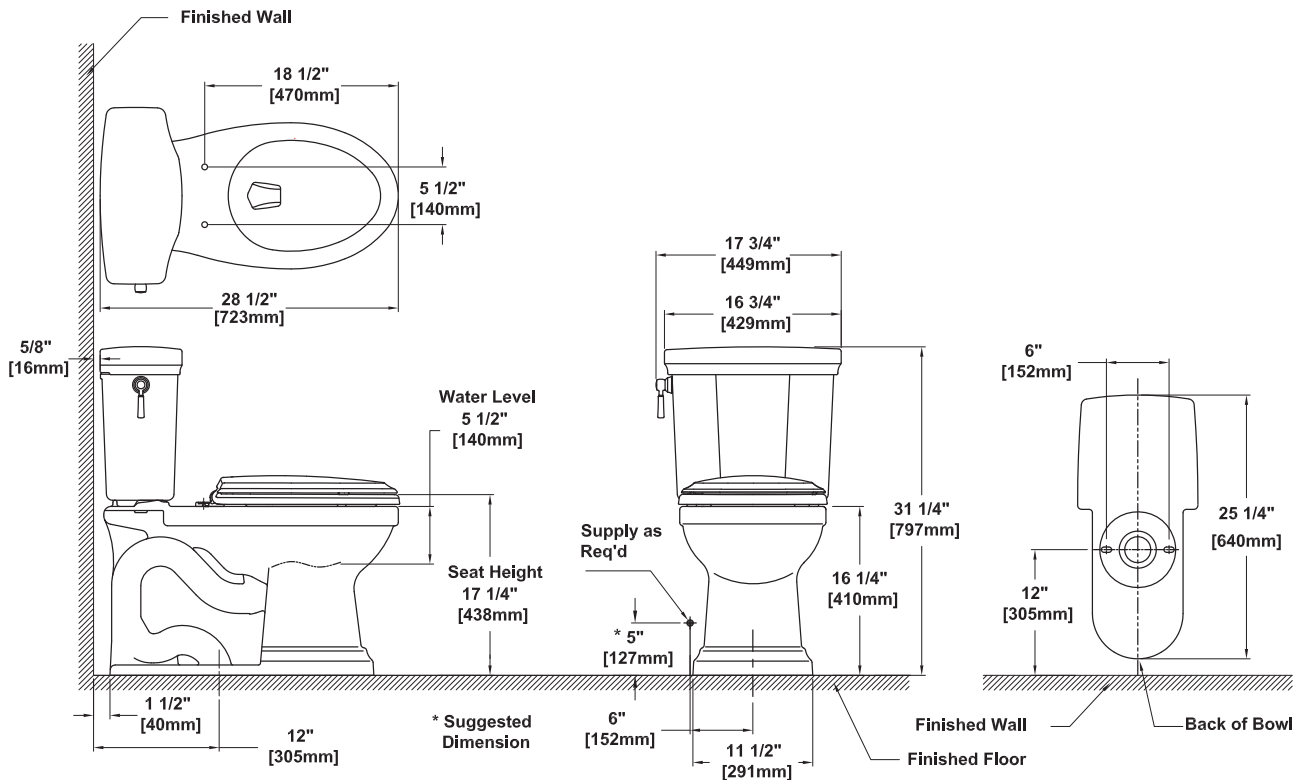

COLORS/FINISHES

- Standard
 - #01 Cotton
 - #03 Bone
 - #11 Colonial White
 - #12 Sedona Beige
 - #51 Ebony (without CEFIONTECT)

PRODUCT SPECIFICATION

The two-piece high-efficiency Tornado Flush system toilet shall be 1.28GPF/4.8LPF. Toilet shall have high-profile tank, elongated front bowl and chrome trip lever. Toilet shall be universal height and ADA compliant when approached from trip lever side. CST404CEFG model shall have CEFIONTECT ceramic glaze. Toilet shall be TOTO Model CST404CEF_____.

CST404CEF(G)

Promenade® II Close Coupled Toilet, 1.28GPF

SPECIFICATIONS

Water Use	1.28 GPF/4.8LPF
Flush System	Tornado Flush
Min. Water Pressure	8 psi (static)
Water Surface	9" x 6-3/4"
Trap Diameter	2-1/8"
Rough-in	12"
Trap Seal	2-1/4"
Warranty	One Year Limited Warranty
Material	Vitreous china
Shipping Weight	C404CUF(G) - 60 lbs ST403E - 31.5 lbs
Shipping Dimensions	C404CUF(G) 29-3/4"L x 14-3/4"W ¹ x 12"W ² x 17-1/2"H ST403E 18"L x 9"W x 16"H

INSTALLATION NOTES

Back-to-Back Toilet Installations:

TOTO recommends the use of a nationally listed, double sanitary tee-wye only, in vertical waste stacks, in accordance with the stipulations noted in the majority of nationally recognized plumbing codes.

DIMENSIONS

TOTO

These dimensions and specifications are subject to change without notice