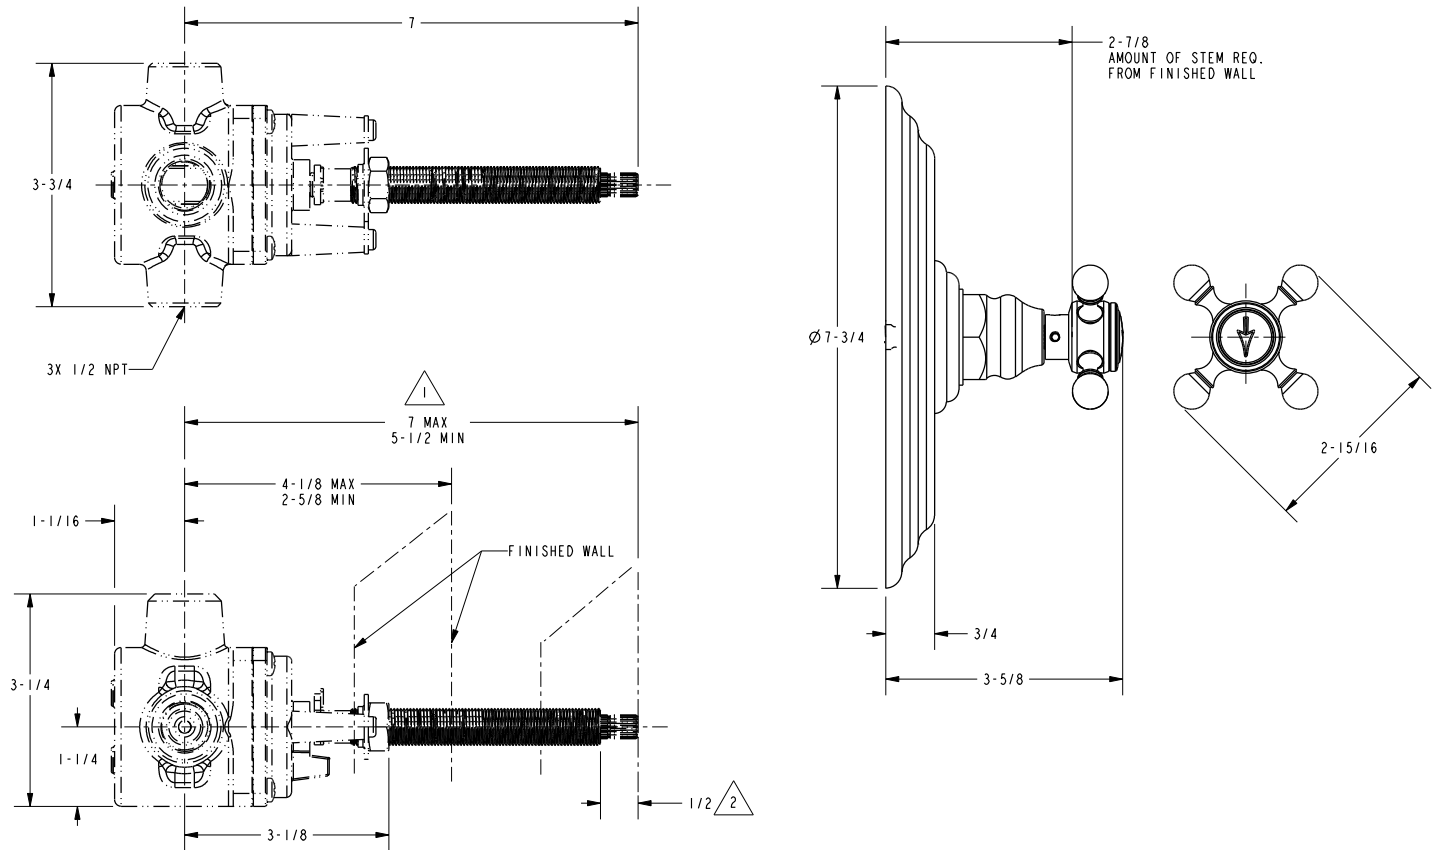

# 4-924BP

## Product Dimensions *(units are in inches)*

NOTES:

- 1. CUT STEM TO DIMENSION SHOWN.
- 2. CUT ALL-THREAD 1/2" SHORTER THAN STEM.
- 3. VALVE, PN: 1-504, SOLD SEPARATELY.

**Chesterfield Tub or Shower Trim**  
 (less tub spout or showerhead, arm & flange)  
**4-924BP**