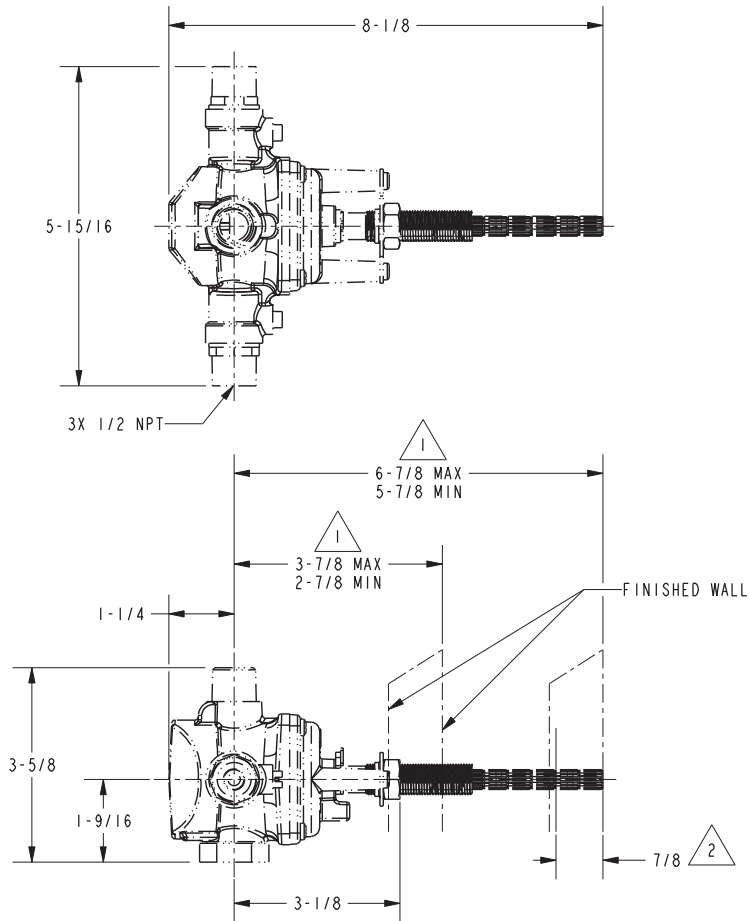

4-2024BP

PRODUCT DIMENSIONS *(Units are in inches)*

NOTES:

- 1. CUT STEM TO DIMENSION SHOWN.
- 2. CUT ALL-THREAD $7/8$ " SHORTER THAN STEM.
- 3. VALVE, PN: 1-594, SOLD SEPARATELY.

Cube 2 Tub or Shower Trim
4-2024BP