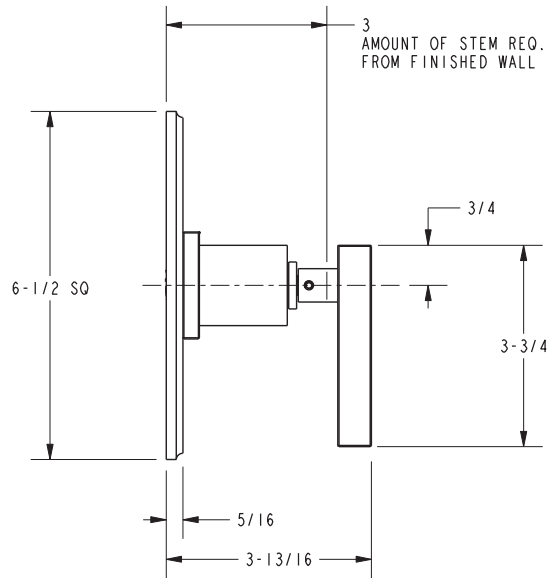

4-2024BP

PRODUCT DIMENSIONS *(Units are in inches)*

NOTES:

- 1. CUT STEM TO DIMENSION SHOWN.
- 2. CUT ALL-THREAD $7/8$ " SHORTER THAN STEM.
- 3. VALVE, PN: 1-594, SOLD SEPARATELY.

Cube 2 Tub or Shower Trim
4-2024BP