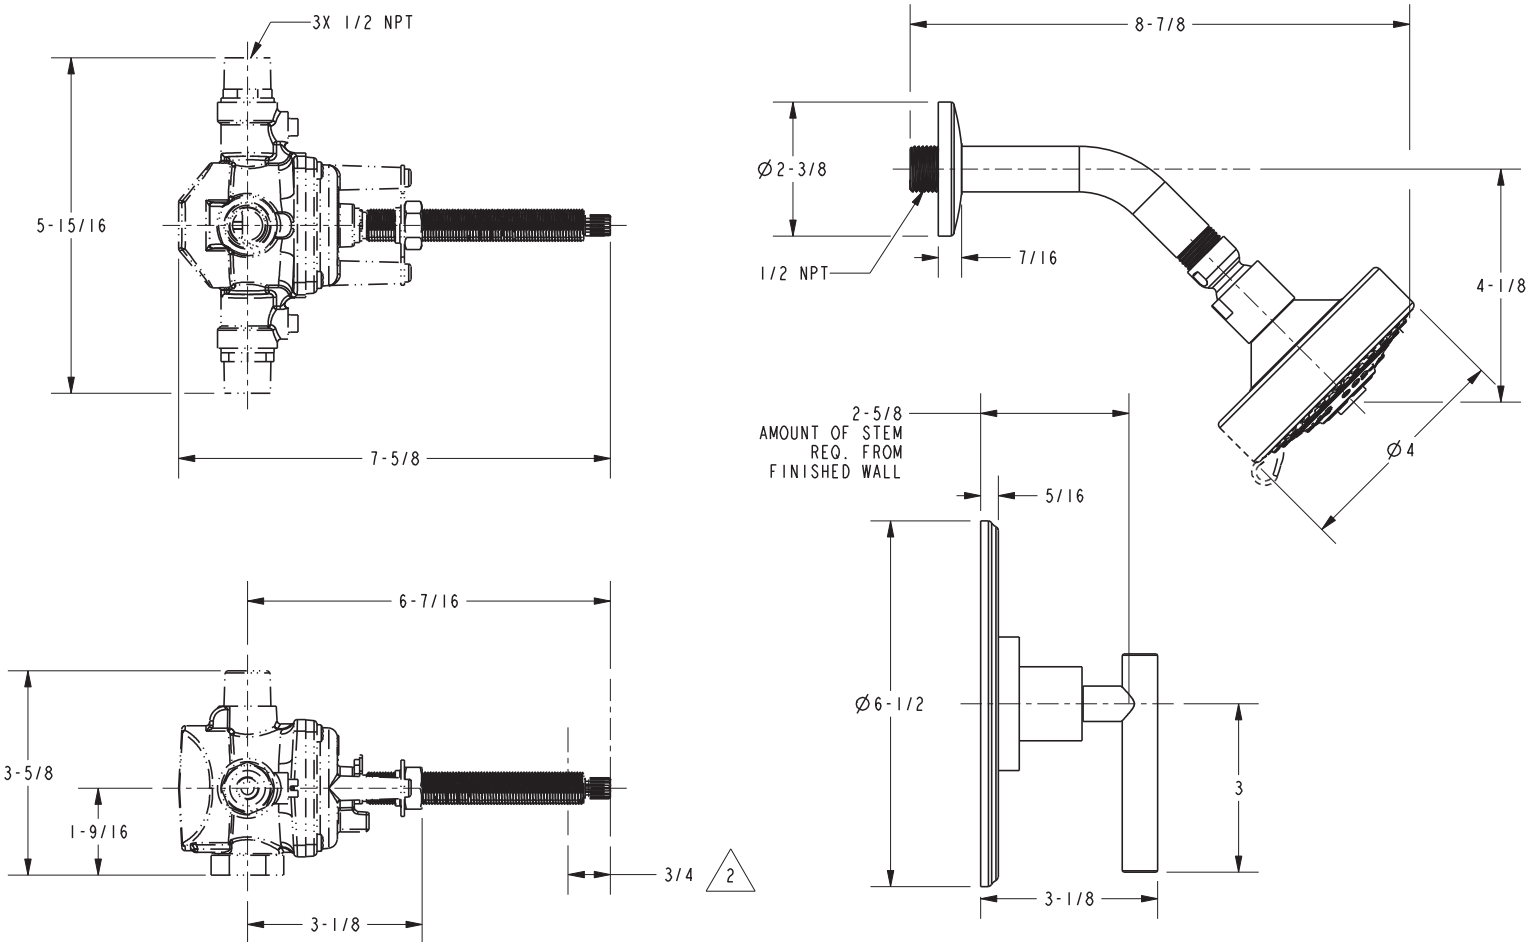

3-994LBP

PRODUCT DIMENSIONS *(Units are in inches)*

NOTES:

- 1. CUT STEM TO DIMENSION SHOWN.
- 2. CUT ALL-THREAD 3/4" SHORTER THAN STEM.

East Linear Shower Trim
3-994LBP

NEWPORT BRASS
Flawless Beauty. From Faucet to Finish.™