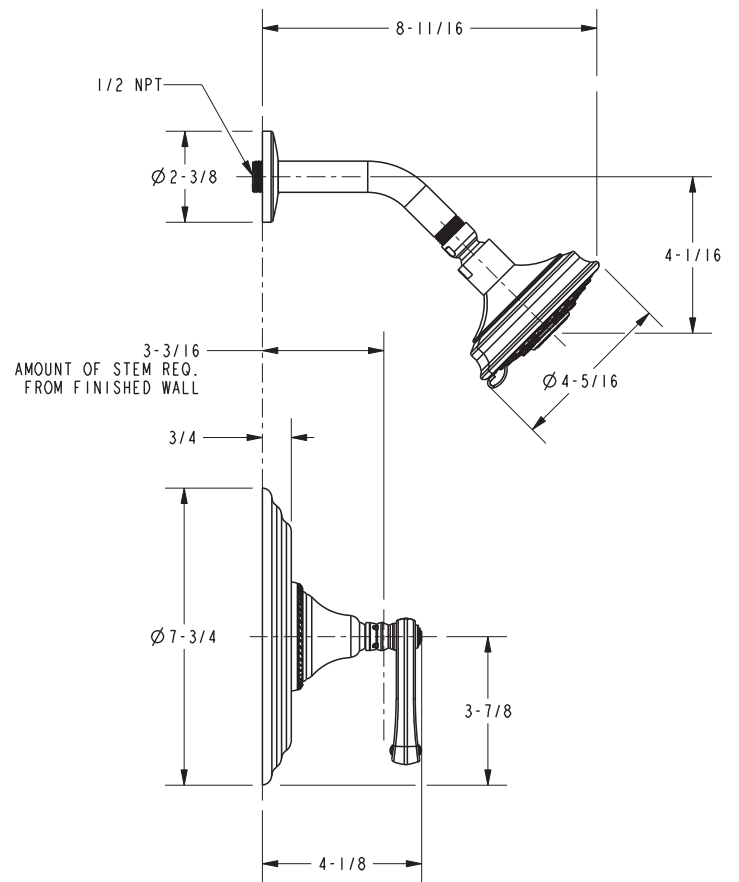

# 3-984BP

## PRODUCT DIMENSIONS *(Units are in inches)*

NOTES:

- 1. CUT STEM TO DIMENSION SHOWN.
- 2. CUT ALL-THREAD 1" SHORTER THAN STEM

### Amisa Shower Trim 3-984BP