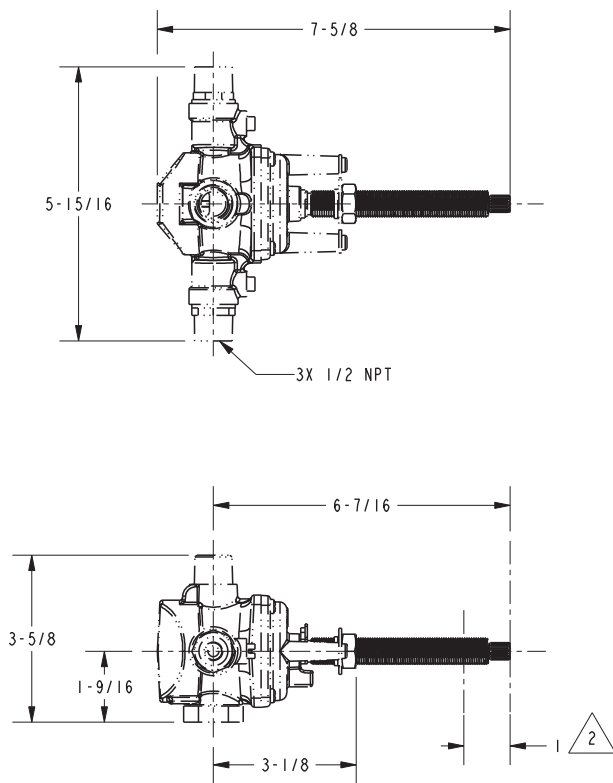

# 3-984BP

## PRODUCT DIMENSIONS *(Units are in inches)*

NOTES:

- 1. CUT STEM TO DIMENSION SHOWN.
- 2. CUT ALL-THREAD 1" SHORTER THAN STEM

### Amisa Shower Trim 3-984BP