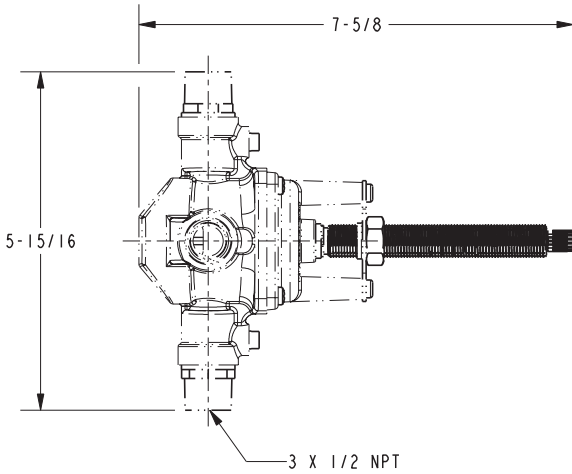

3-914BP

PRODUCT DIMENSIONS *(Units are in inches)*

NOTES:

- 1. CUT STEM TO DIMENSION SHOWN.
- 2. CUT ALL-THREAD 3/4" SHORTER THAN STEM.

Astor Shower Trim

3-914BP

NEWPORT BRASS
Flawless Beauty. From Faucet to Finish.™