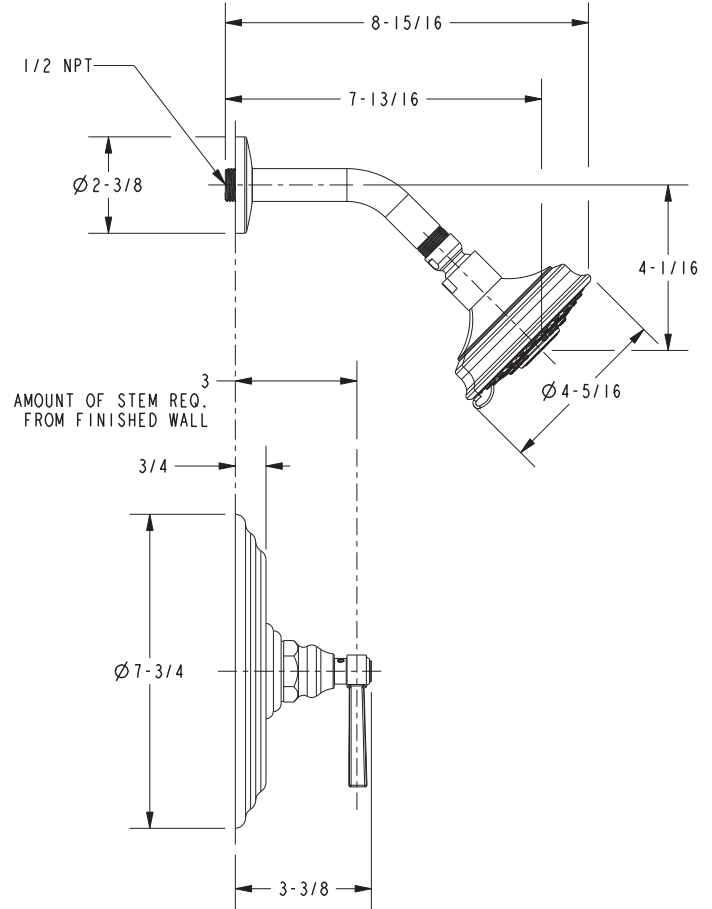

3-914BP

PRODUCT DIMENSIONS *(Units are in inches)*

NOTES:

- 1. CUT STEM TO DIMENSION SHOWN.
- 2. CUT ALL-THREAD 3/4" SHORTER THAN STEM.

Astor Shower Trim

3-914BP

NEWPORT BRASS
Flawless Beauty. From Faucet to Finish.™