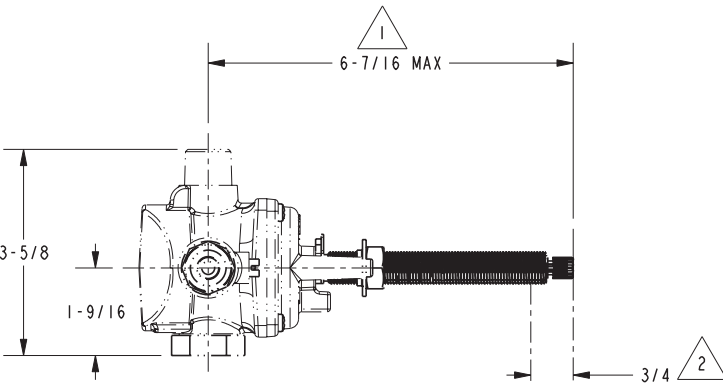

3-914BP

PRODUCT DIMENSIONS *(Units are in inches)*

NOTES:

- 1. CUT STEM TO DIMENSION SHOWN.
- 2. CUT ALL-THREAD 3/4" SHORTER THAN STEM.

Astor Shower Trim

3-914BP

NEWPORT BRASS
Flawless Beauty. From Faucet to Finish.™