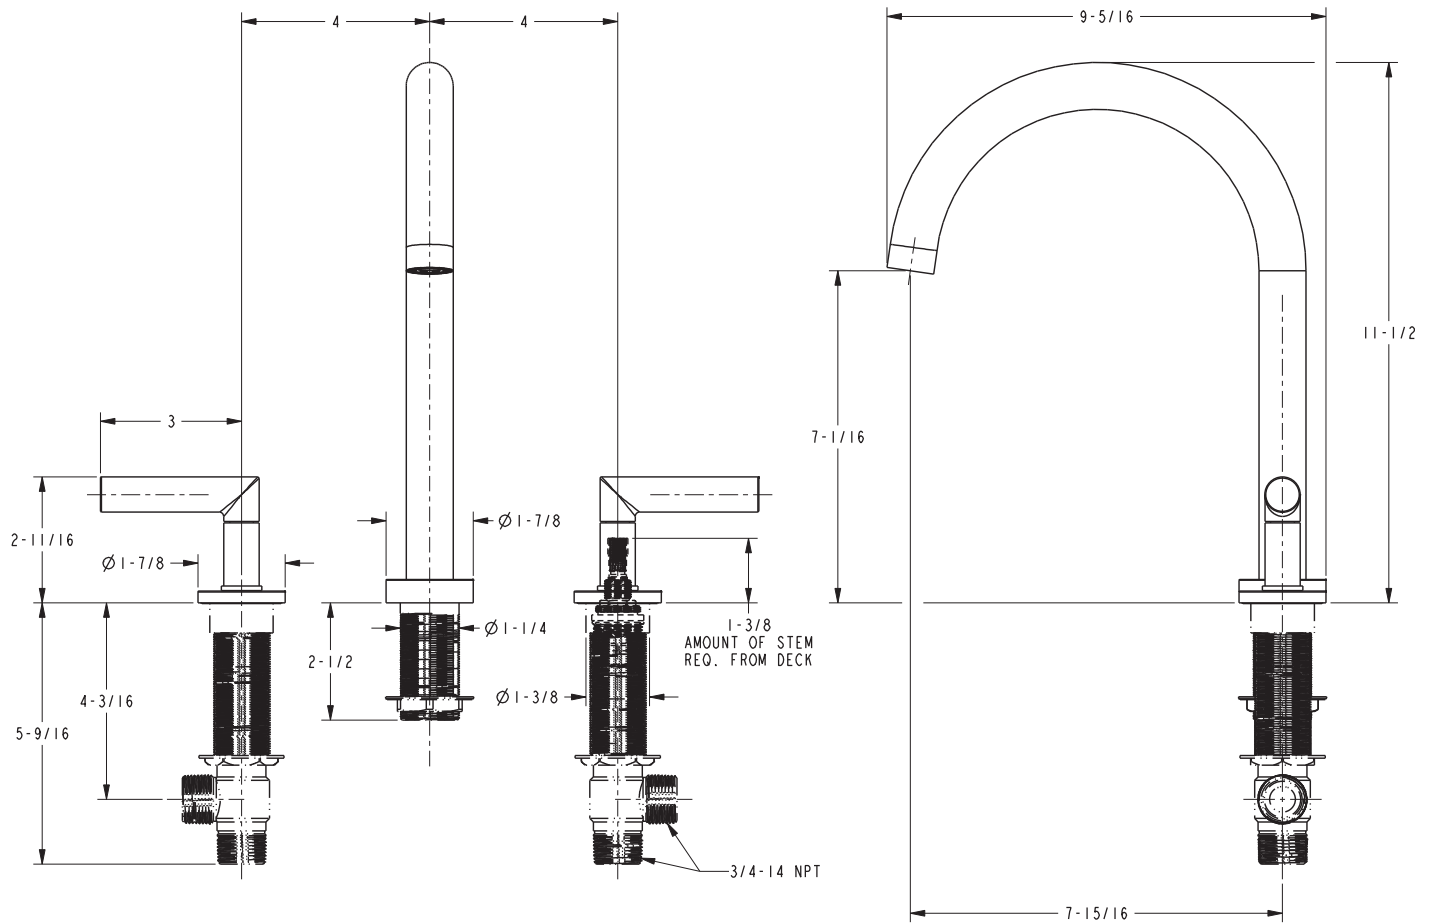

Roman Tub Deck Trim

3-3106

Features

- Solid brass construction
- ADA compliant contemporary lever handles
- 7-1/16" (17.9 cm) spout height at outlet
- 7-15/16" (20.2 cm) spout reach (c-c)
- Intended for use with Newport Brass rough valve kit (Required Accessory) which incorporates the following:
 - Brass valve bodies and spout nipple
 - Quarter-turn washerless ceramic disc 3/4" valve cartridges

Required Accessory

| | |
|--------------|---|
| Application | Deck Tub Valve |
| Description | 2-Valve Assembly With Quick Connect Spout Adapter |
| Inlet/Outlet | 3/4" |
| Part Number | 1-677 |
| Image | |

Product Specification Add "Color / Finish" suffix to Model number, below.

The Roman Tub Deck Trim shall be made of solid brass construction. Roman Tub Deck Trim shall incorporate ADA compliant contemporary lever handles. Product shall incorporate a 7-1/16" (17.9 cm) spout height at outlet and a 7-15/16" (20.7 cm) spout reach (c-c). Rough valve kit shall incorporate brass valve bodies with quarter-turn washerless ceramic disc 3/4" valve cartridges and a spout nipple. Roman Tub Deck Trim shall be Newport Brass Model 3-3106/_____ and Newport Brass rough valve kit shall be 1-677.

3-3106

PRODUCT DIMENSIONS *(Units are in inches)*

Pavani Roman Tub Deck Trim 3-3106