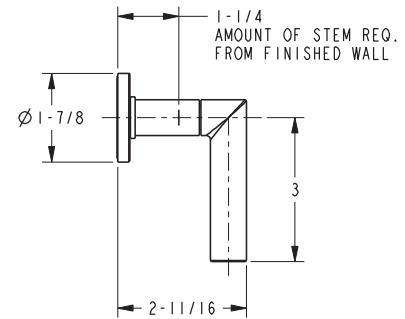

3-3101

PRODUCT DIMENSIONS *(Units are in inches)*

NOTES:

- 1. CUT STEM AS SHOWN.
- 2. CUT ALL THREADS 1/2" SHORTER THAN STEM.

Pavani Wall-Mounted Lavatory Faucet 3-3101