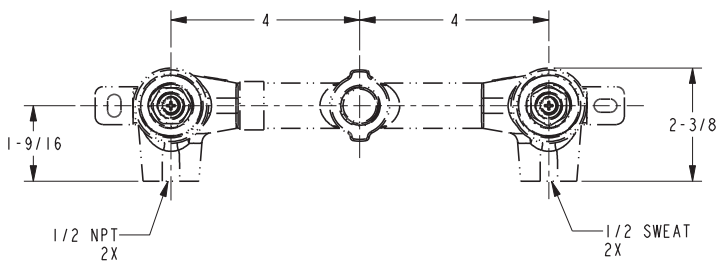

3-3101

PRODUCT DIMENSIONS *(Units are in inches)*

NOTES:

- 1. CUT STEM AS SHOWN.
- 2. CUT ALL THREADS 1/2" SHORTER THAN STEM.

Pavani Wall-Mounted Lavatory Faucet 3-3101