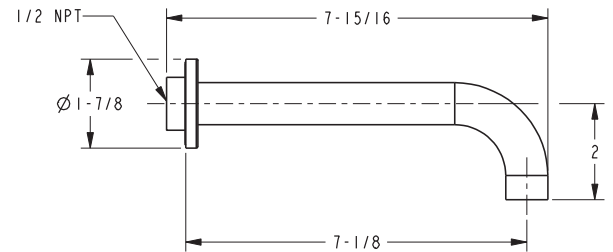

3-3101

PRODUCT DIMENSIONS *(Units are in inches)*

NOTES:

- 1. CUT STEM AS SHOWN.
- 2. CUT ALL THREADS 1/2" SHORTER THAN STEM.

Pavani Wall-Mounted Lavatory Faucet 3-3101