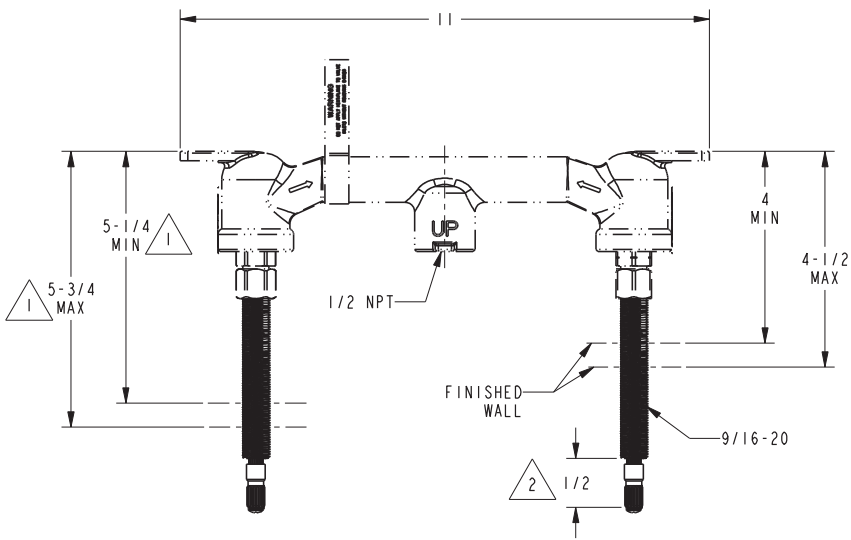

3-3101

PRODUCT DIMENSIONS *(Units are in inches)*

NOTES:

- 1. CUT STEM AS SHOWN.
- 2. CUT ALL THREADS 1/2" SHORTER THAN STEM.

Pavani Wall-Mounted Lavatory Faucet 3-3101