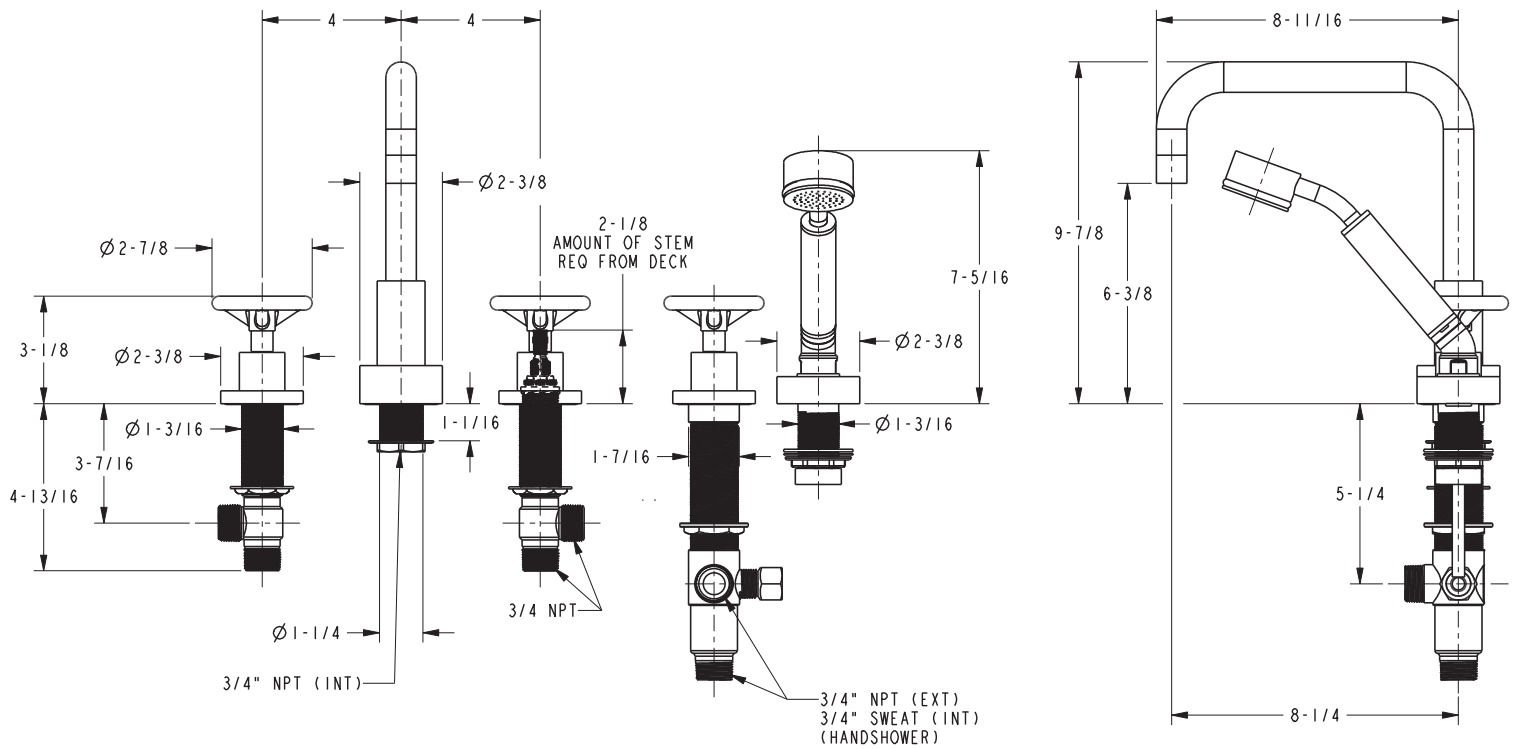

Features

- Solid brass construction
- 3-spoke circular handles
- 6-3/8" (16.2 cm) spout height at outlet
- 8-1/4" (21.0 cm) spout reach (c-c)
- 1.8 gallons (6.7 liters) per minute handshower maximum flow rate
- Intended for use with Newport Brass rough valve kit (Required Accessory) which incorporates the following:
 - Brass valve bodies and quick-connect spout fitting
 - Quarter-turn washerless ceramic disc 3/4" valve cartridges

Required Accessory: Trim, above, and Rough Valve Kit, below, must both be specified

Application	Deck Tub Valve
Description	3-Valve Assembly With Quick Connect Spout Adapter
Inlet/Outlet	3/4"
Part Number	1-503
Image	

Product Specification: Add "Color / Finish" suffix to Model number, below.

The Roman Tub with Handshower Deck Trim shall be made of solid brass construction. Roman Tub with Handshower Deck Trim shall incorporate 3-spoke circular handles. Product shall incorporate a 6-3/8" (16.2 cm) spout height at outlet and a 8-1/4" (21.0 cm) spout reach (c-c). Product shall feature a solid brass handshower with a 1.8 gallons (6.7 liters) per minute maximum flow rate. Rough valve kit shall incorporate brass valve bodies with quarter-turn washerless ceramic disc 3/4" valve cartridges, a spout nipple and a diverter valve with hoses as needed for handshower. Roman Tub with Handshower Deck Trim shall be Newport Brass Model 3-2957/____ and Newport Brass rough valve kit shall be 1-503.

3-2957

PRODUCT DIMENSIONS *(Units are in inches)*

Tyler Roman Tub with Handshower Deck Trim
3-2957