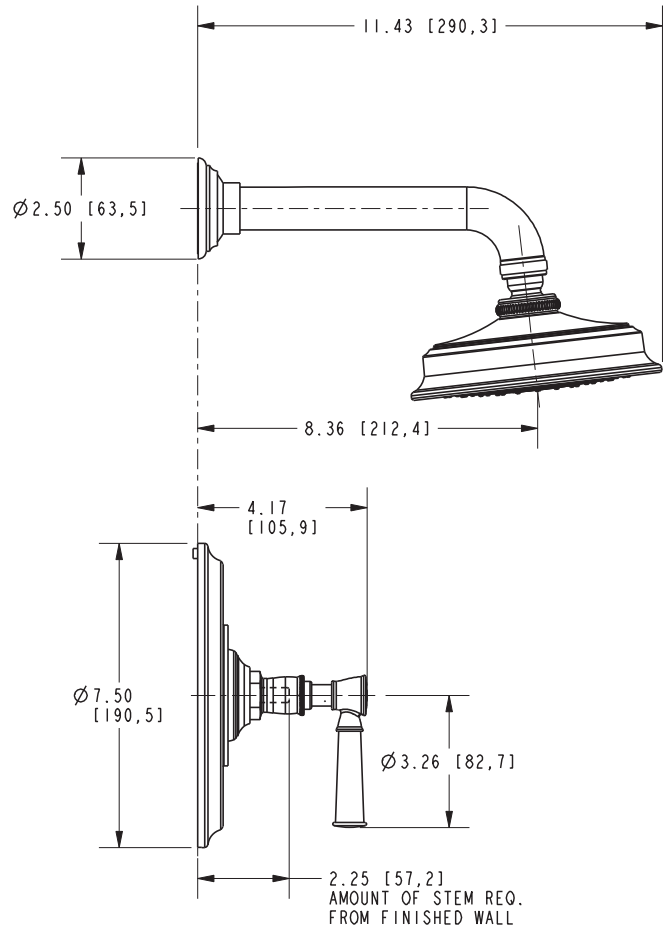

3-2914BP

PRODUCT DIMENSIONS *(Units are in inches)*

NOTE:

- 1. CUT STEM TO DIMENSION SHOWN
- 2. CUT ALL THREADS 1" SHORTER THAN STEM

Vander Tub and Shower Trim

3-2914BP

Page 2 of 2 Spec_3-2914BP_a_3.18

NEWPORT BRASS
Flawless Beauty. From Faucet to Finish.™