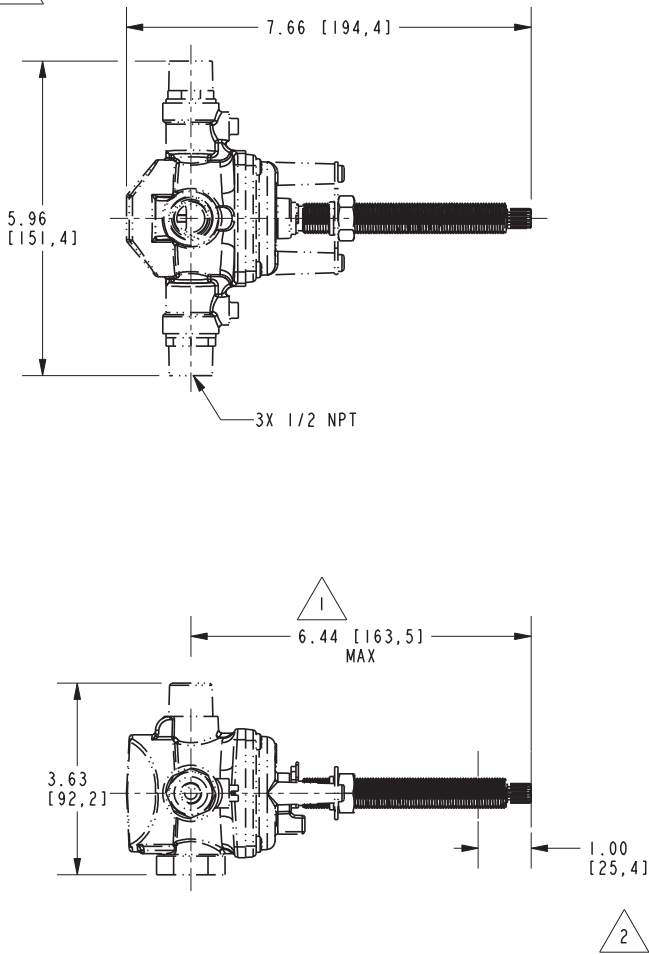

3-2914BP

PRODUCT DIMENSIONS *(Units are in inches)*

NOTE:

- 1. CUT STEM TO DIMENSION SHOWN
- 2. CUT ALL THREADS 1" SHORTER THAN STEM

Vander Tub and Shower Trim

3-2914BP

Page 2 of 2 Spec_3-2914BP_a_3.18

NEWPORT BRASS
Flawless Beauty. From Faucet to Finish.™