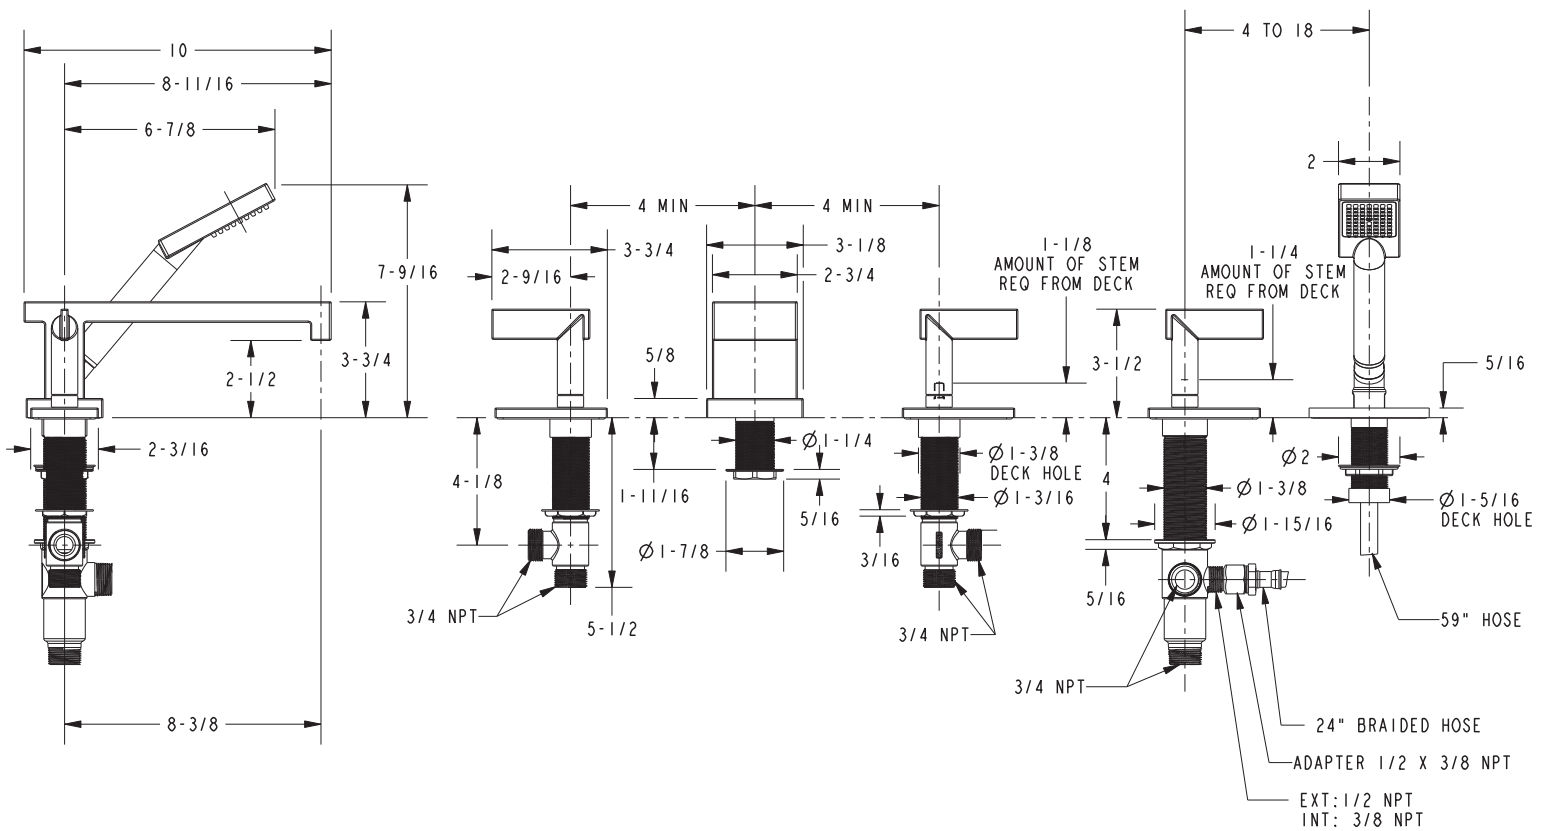

**Features**

- Solid brass construction
- ADA compliant contemporary lever handles
- 2-3/16" (5.6 cm) spout height at outlet
- 8-3/8" (21.3 cm) spout reach (c-c)
- 2.0 gallons (7.6 liters) per minute handshower maximum flow rate
- Intended for use with Newport Brass rough valve kit (Required Accessory) which incorporates the following:
  - Brass valve bodies and quick-connect spout fitting
  - Quarter-turn washerless ceramic disc 3/4" valve cartridges
  - Diverter valve and hoses as needed for handshower

**Required Accessory:** Trim, above, and Rough Valve Kit, below, must both be specified

Application	Deck Tub Valve
Description	3-Valve Assembly With Quick Connect Spout Adapter
Inlet/Outlet	3/4"
Part Number	1-571
Image	

**Product Specification:** Add "Color / Finish" suffix to Model number, below.

The Roman Tub with Handshower Deck Trim shall be made of solid brass construction. Roman Tub with Handshower Deck Trim shall incorporate ADA compliant contemporary lever handles. Product shall incorporate a 2-3/16" (5.6 cm) spout height at outlet and a 8-3/8" (21.3 cm) spout reach (c-c). Product shall feature a solid brass handshower with a 2.0 gallons (7.6 liters) per minute maximum flow rate. Rough valve kit shall incorporate brass valve bodies with quarter-turn washerless ceramic disc 3/4" valve cartridges, a spout nipple and a diverter valve with hoses as needed for handshower. Roman Tub with Handshower Deck Trim shall be Newport Brass Model 3-2547/\_\_\_\_ and Newport Brass rough valve kit shall be 1-571.

## PRODUCT DIMENSIONS *(Units are in inches)*