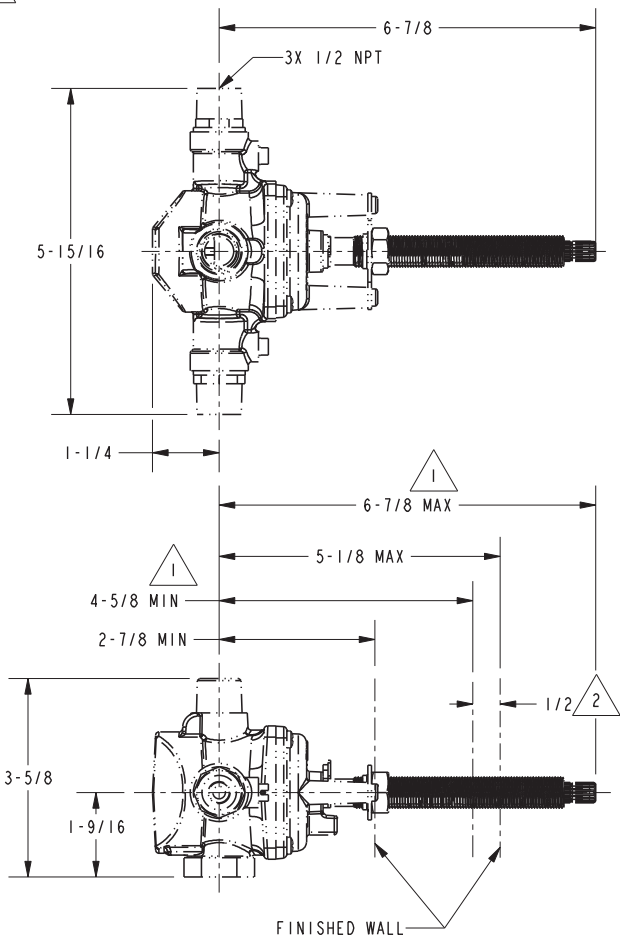

3-2534BP

PRODUCT DIMENSIONS *(Units are in inches)*

NOTES:

- 1. CUT STEM TO DIMENSION SHOWN.
- 2. CUT ALL-THREAD 1/2" SHORTER THAN STEM.

Kiara Shower Trim
3-2534BP

NEWPORT BRASS
Flawless Beauty. From Faucet to Finish.™