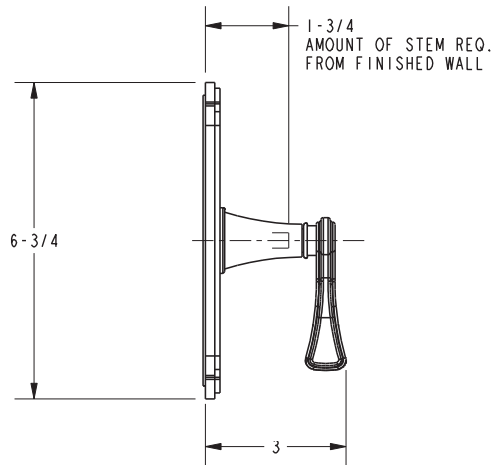

3-2534BP

PRODUCT DIMENSIONS *(Units are in inches)*

NOTES:

- 1. CUT STEM TO DIMENSION SHOWN.
- 2. CUT ALL-THREAD 1/2" SHORTER THAN STEM.

Kiara Shower Trim
3-2534BP

NEWPORT BRASS
Flawless Beauty. From Faucet to Finish.™