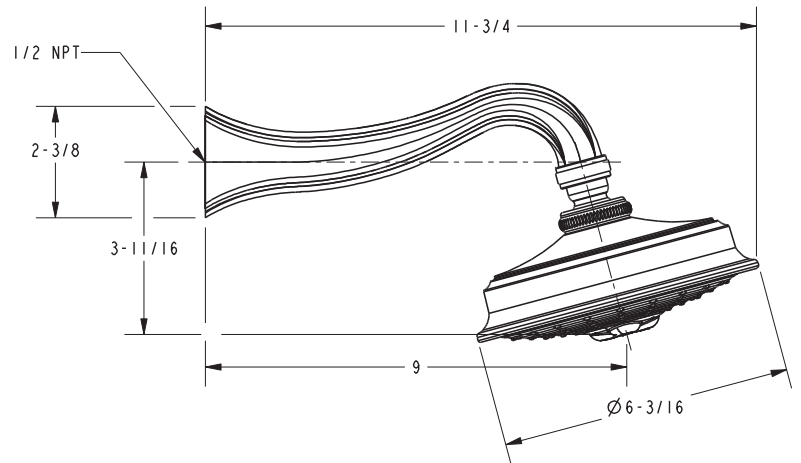

3-2534BP

PRODUCT DIMENSIONS *(Units are in inches)*

NOTES:

- 1. CUT STEM TO DIMENSION SHOWN.
- 2. CUT ALL-THREAD 1/2" SHORTER THAN STEM.

Kiara Shower Trim
3-2534BP

NEWPORT BRASS
Flawless Beauty. From Faucet to Finish.™