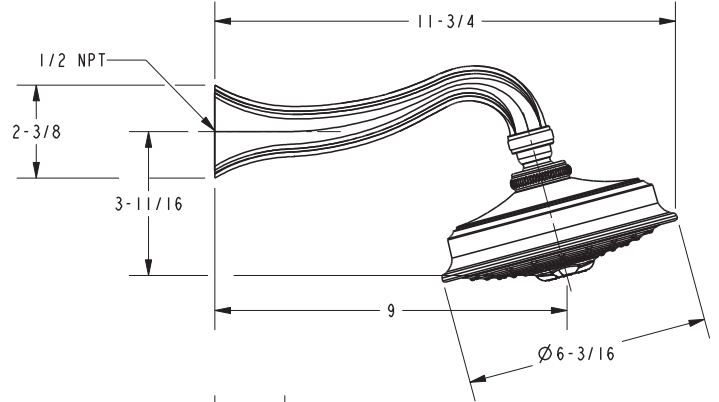

3-2532BP

PRODUCT DIMENSIONS *(Units are in inches)*

NOTES:

- 1. CUT STEM TO DIMENSION SHOWN.
- 2. CUT ALL-THREAD 1/2" SHORTER THAN STEM.

Kiara Tub and Shower Trim
3-2532BP