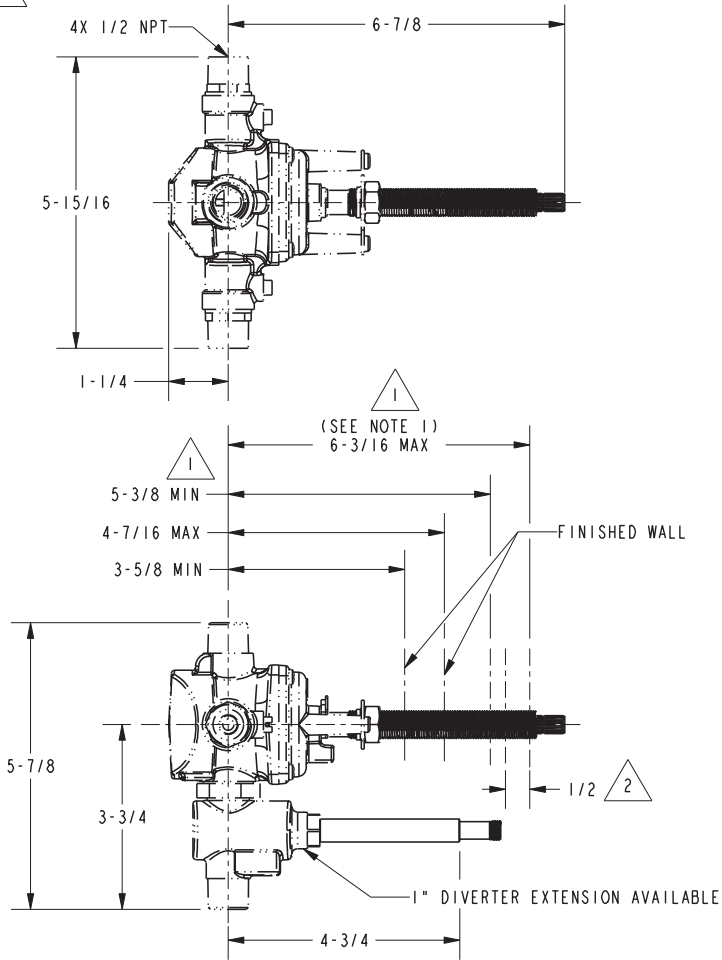

3-2532BP

PRODUCT DIMENSIONS *(Units are in inches)*

NOTES:

- 1. CUT STEM TO DIMENSION SHOWN.
- 2. CUT ALL-THREAD 1/2" SHORTER THAN STEM.

Kiara Tub and Shower Trim
3-2532BP