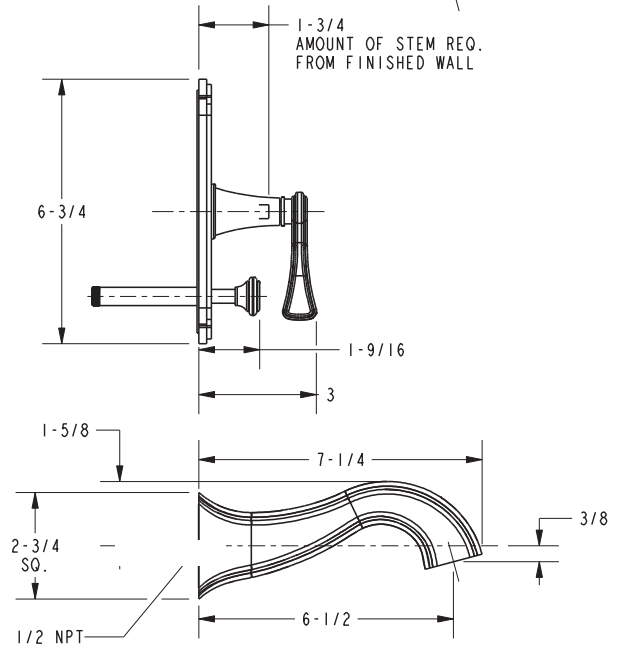

3-2532BP

PRODUCT DIMENSIONS *(Units are in inches)*

NOTES:

- 1. CUT STEM TO DIMENSION SHOWN.
- 2. CUT ALL-THREAD 1/2" SHORTER THAN STEM.

Kiara Tub and Shower Trim
3-2532BP