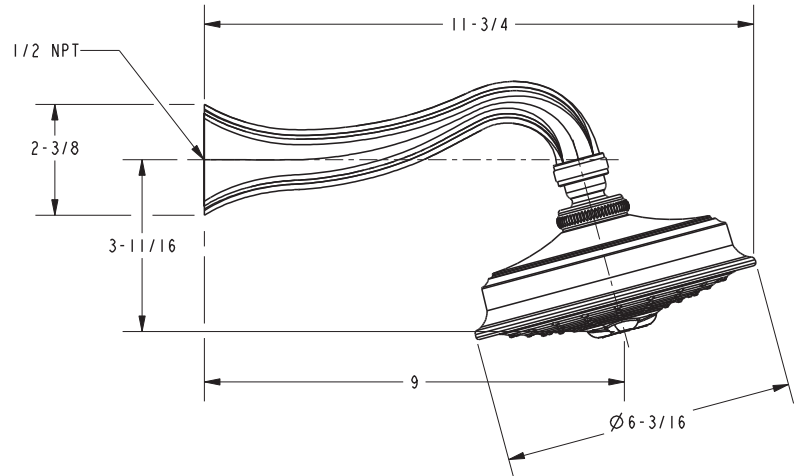

3-2524BP

PRODUCT DIMENSIONS (Units are in inches)

NOTES:

- 1. CUT STEM TO DIMENSION SHOWN.
- 2. CUT ALL-THREAD 1/2" SHORTER THAN STEM.

Kiara Shower Trim 3-2524BP