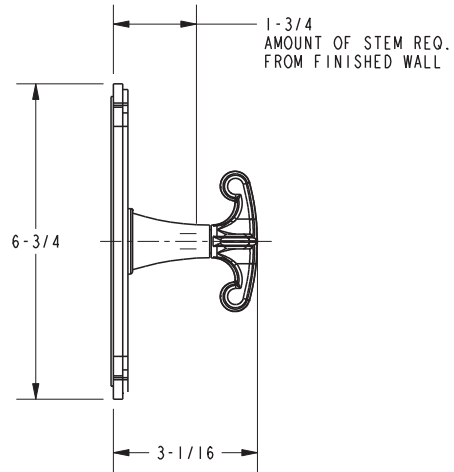

3-2524BP

PRODUCT DIMENSIONS (Units are in inches)

NOTES:

- 1. CUT STEM TO DIMENSION SHOWN.
- 2. CUT ALL-THREAD 1/2" SHORTER THAN STEM.

Kiara Shower Trim 3-2524BP