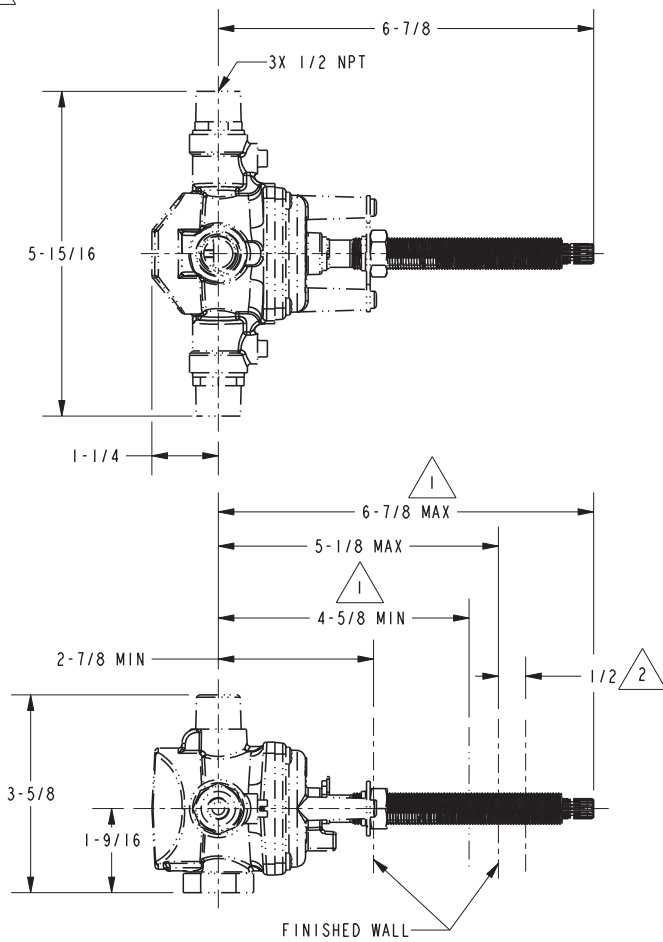

3-2524BP

PRODUCT DIMENSIONS (Units are in inches)

NOTES:

- 1. CUT STEM TO DIMENSION SHOWN.
- 2. CUT ALL-THREAD 1/2" SHORTER THAN STEM.

Kiara Shower Trim 3-2524BP