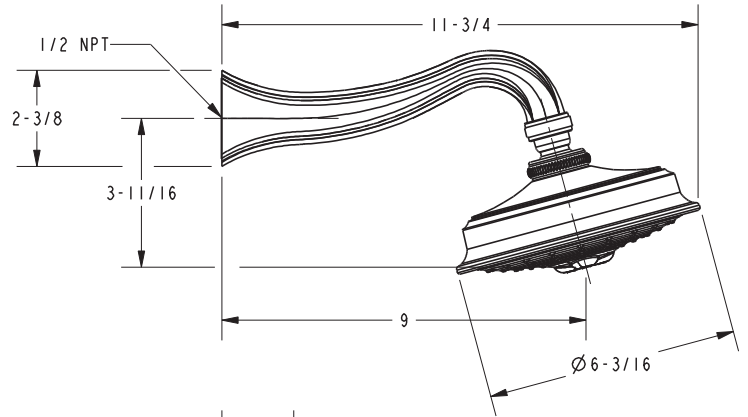

3-2522BP

PRODUCT DIMENSIONS *(Units are in inches)*

NOTES:

- 1. CUT STEM TO DIMENSION SHOWN.
- 2. CUT ALL-THREAD 1/2" SHORTER THAN STEM.

Kiara Tub and Shower Trim 3-2522BP