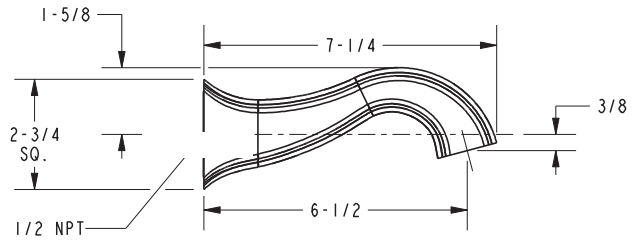

3-2522BP

PRODUCT DIMENSIONS *(Units are in inches)*

NOTES:

- 1. CUT STEM TO DIMENSION SHOWN.
- 2. CUT ALL-THREAD 1/2" SHORTER THAN STEM.

Kiara Tub and Shower Trim 3-2522BP