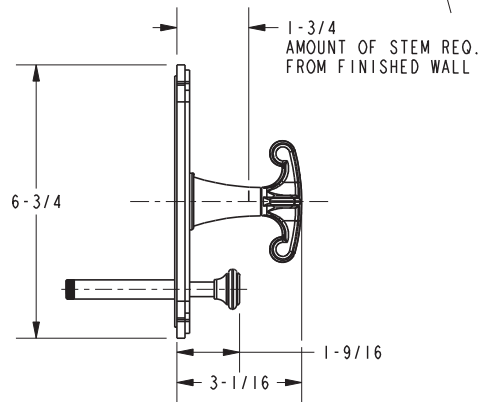

3-2522BP

PRODUCT DIMENSIONS *(Units are in inches)*

NOTES:

- 1. CUT STEM TO DIMENSION SHOWN.
- 2. CUT ALL-THREAD 1/2" SHORTER THAN STEM.

Kiara Tub and Shower Trim 3-2522BP