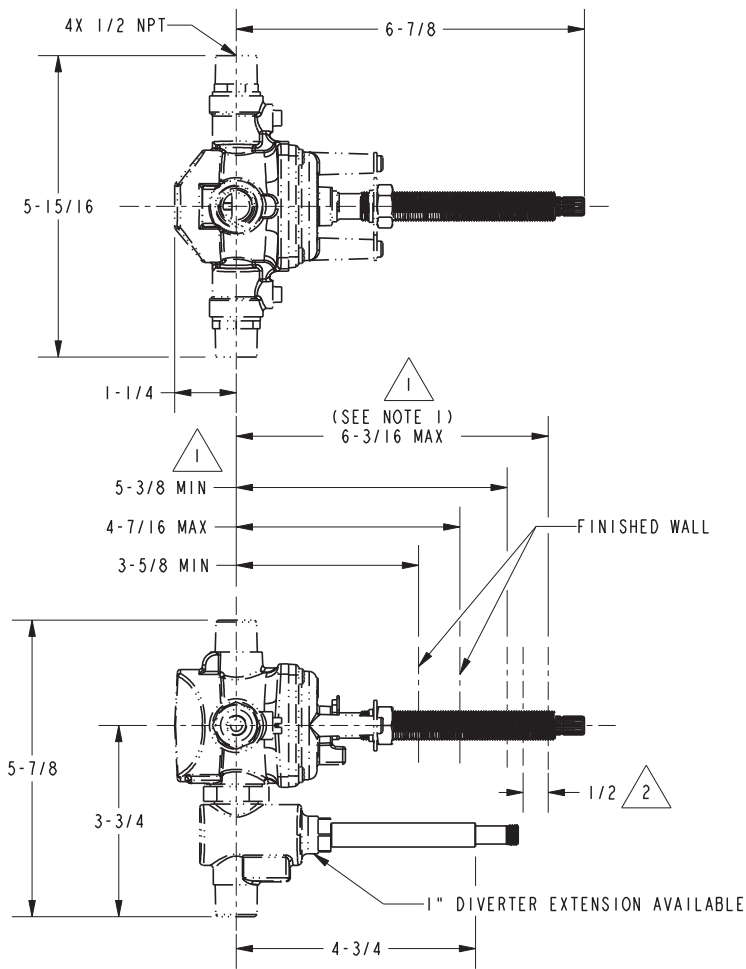

3-2522BP

PRODUCT DIMENSIONS *(Units are in inches)*

NOTES:

- 1. CUT STEM TO DIMENSION SHOWN.
- 2. CUT ALL-THREAD 1/2" SHORTER THAN STEM.

Kiara Tub and Shower Trim 3-2522BP