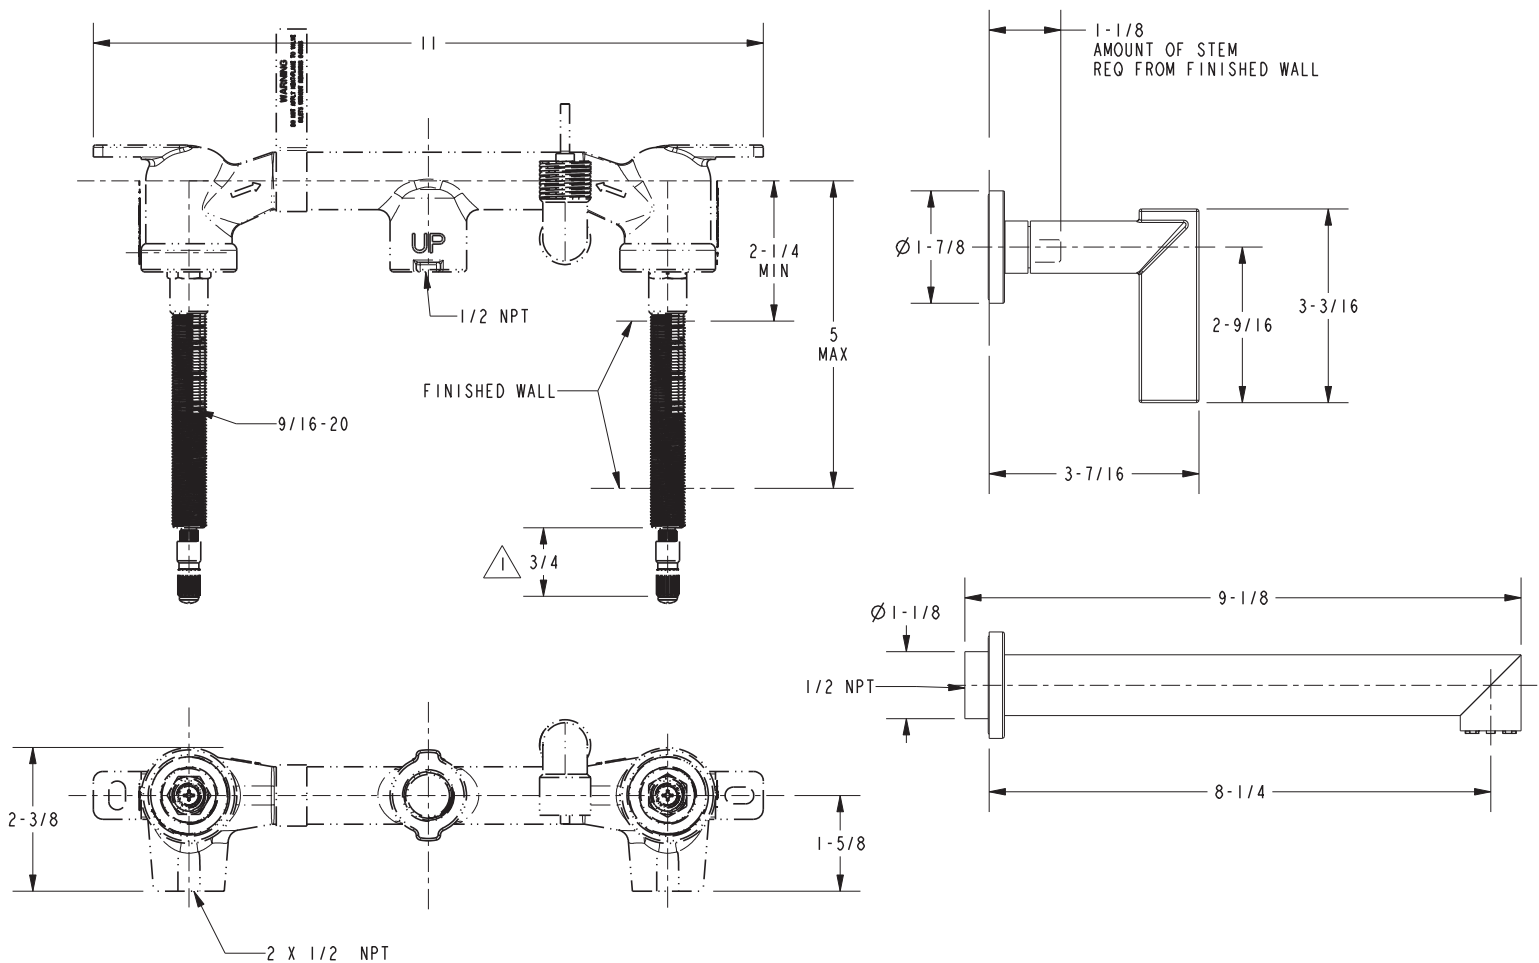

# 3-2495

## PRODUCT DIMENSIONS *(Units are in inches)*

NOTES:

 CUT ALL THREAD 3/4" SHORTER THAN STEM

### Keaton Wall-Mounted Tub Trim 3-2495