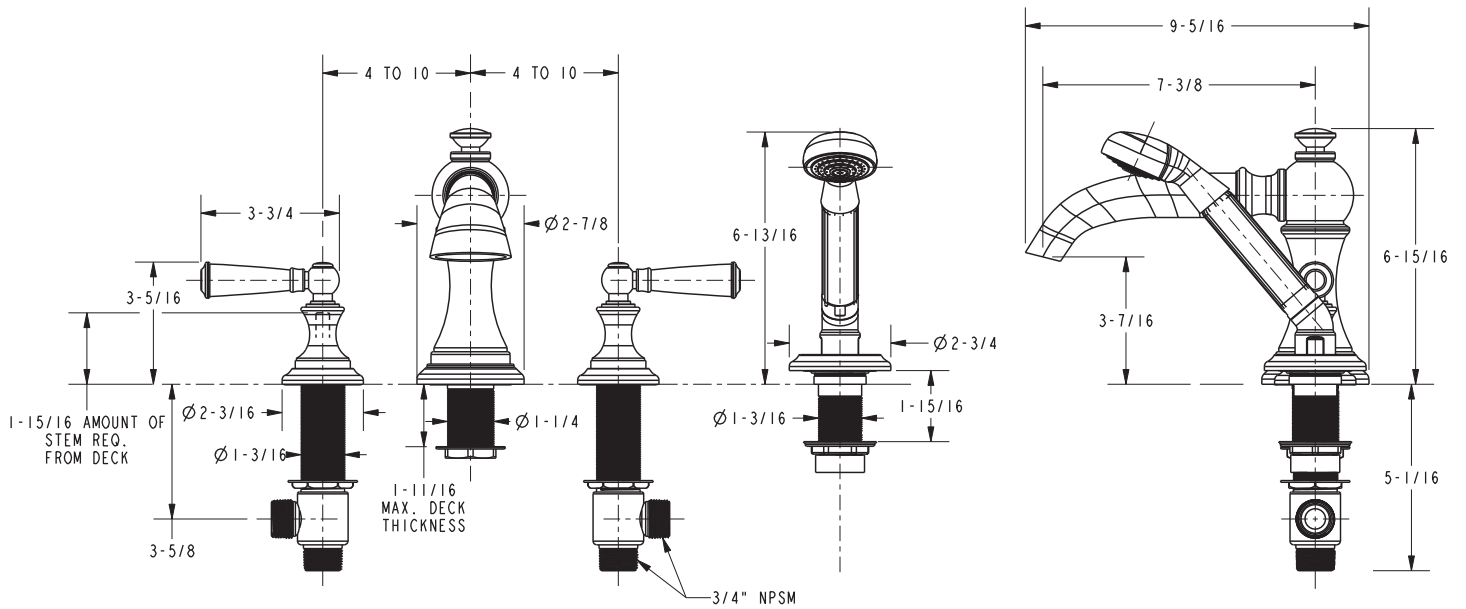

## Product Dimensions (units are in inches)

### Sutton Roman Tub with Handshower Deck Trim 3-2457