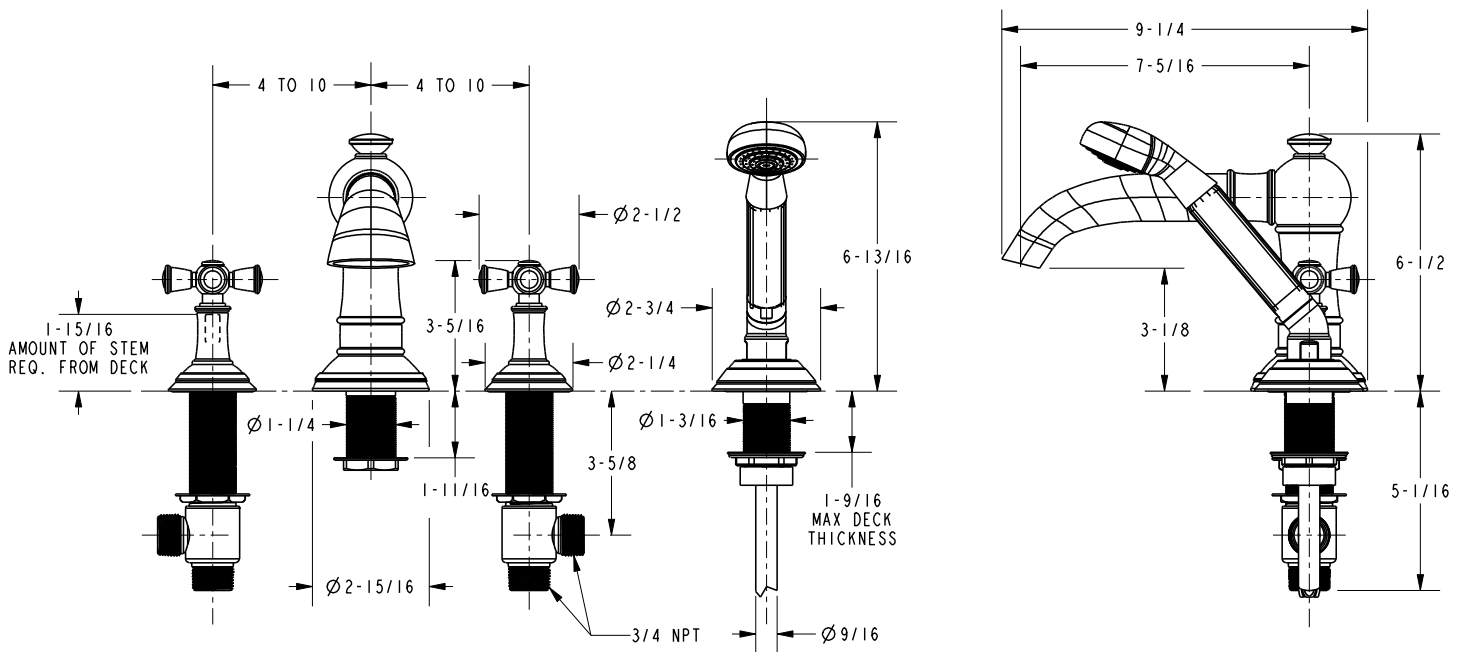

# 3-2407

Product Dimensions (units are in inches)

Aylesbury Roman Tub with Handshower Deck Trim  
**3-2407**

**NEWPORT BRASS**  
Flawless Beauty. From Faucet to Finish.™