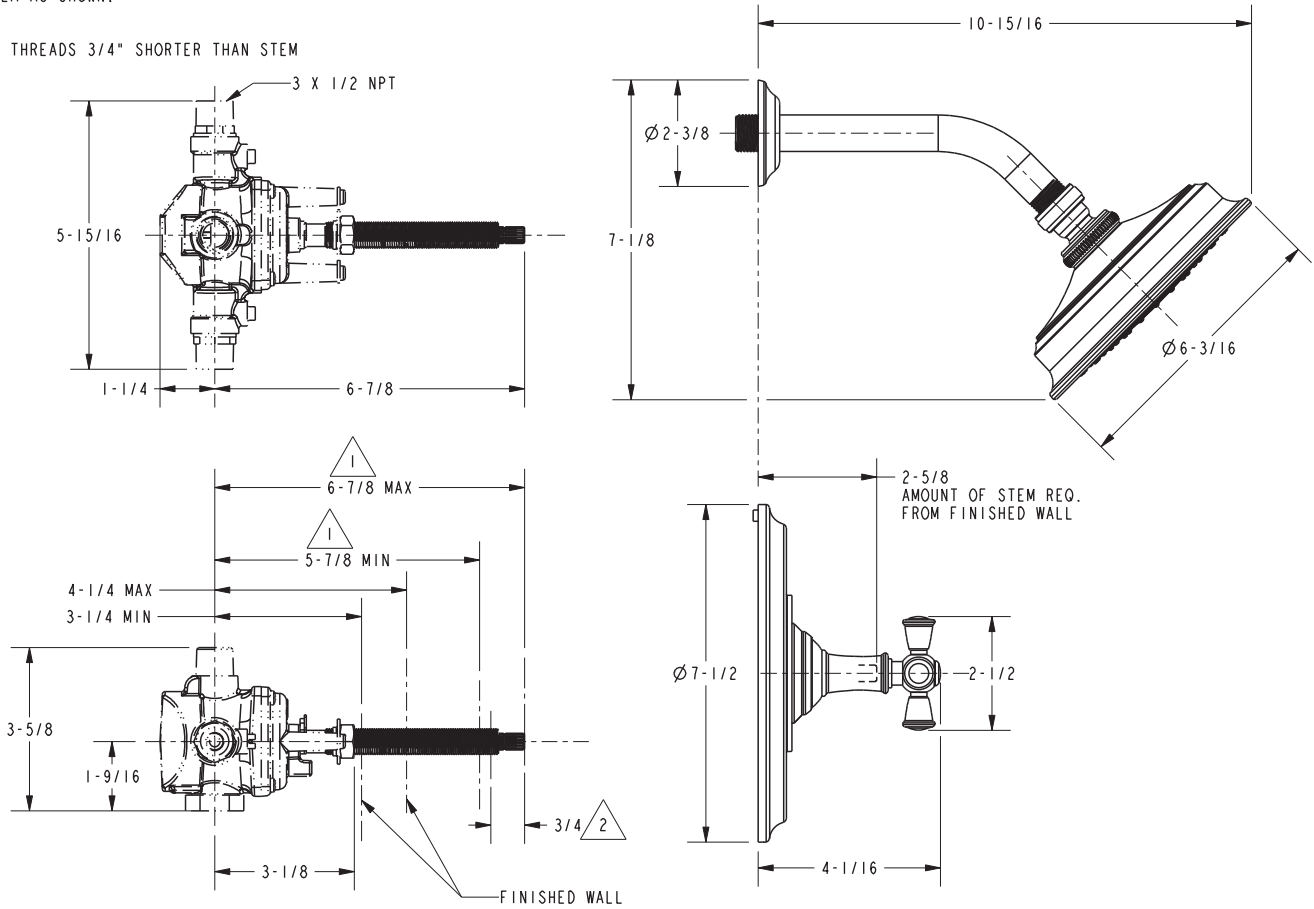

3-2404BP

PRODUCT DIMENSIONS *(Units are in inches)*

NOTES:

- 1. CUT STEM AS SHOWN.
- 2. CUT ALL THREADS 3/4" SHORTER THAN STEM

Aylesbury Shower Trim
3-2404BP

NEWPORT BRASS
Flawless Beauty. From Faucet to Finish.™