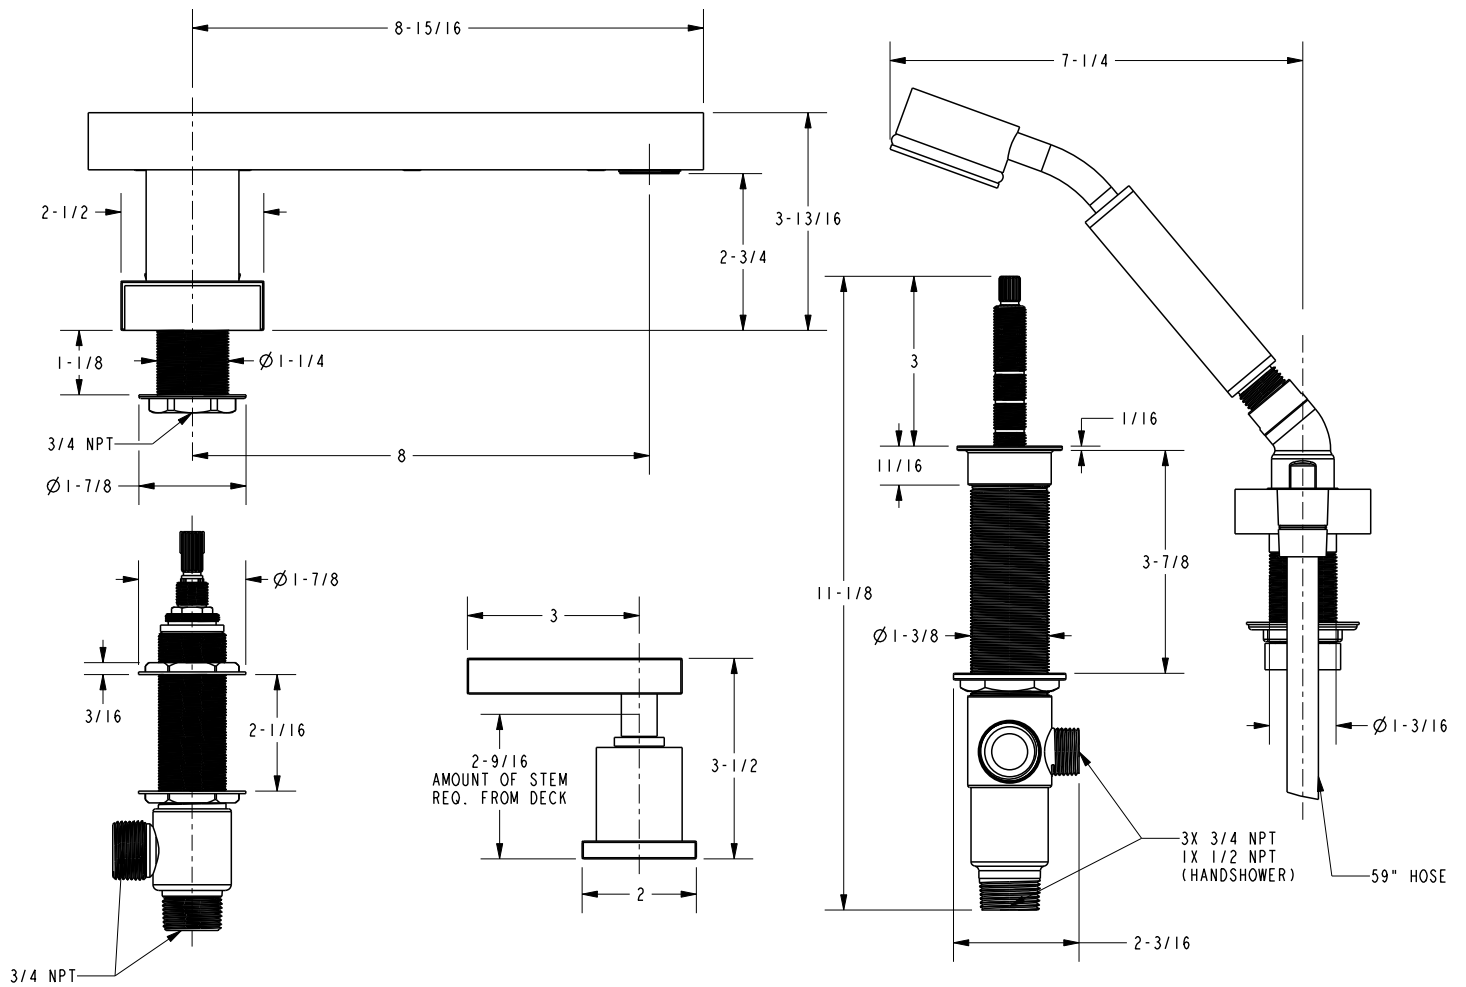

3-2027

Product Dimensions *(units are in inches)*

Cube 2 Roman Tub with Handshower Deck Trim 3-2027