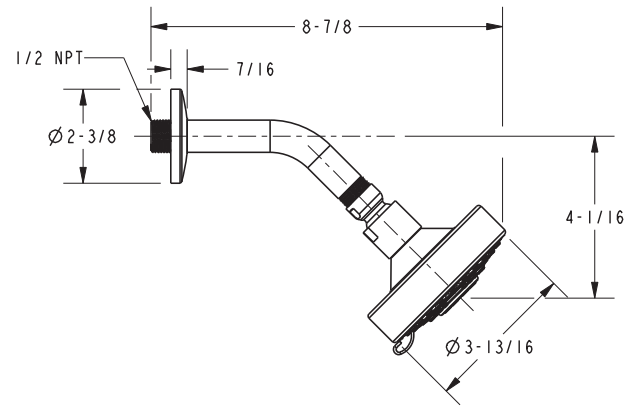

3-2022BP

PRODUCT DIMENSIONS *(Units are in inches)*

NOTES:
 1. CUT STEM TO DIMENSION "A".
 CUT ALL-THREAD 1/2" SHORTER THAN STEM.

Cube 2 Tub and Shower Trim 3-2022BP

NEWPORT BRASS
 Flawless Beauty. From Faucet to Finish.™