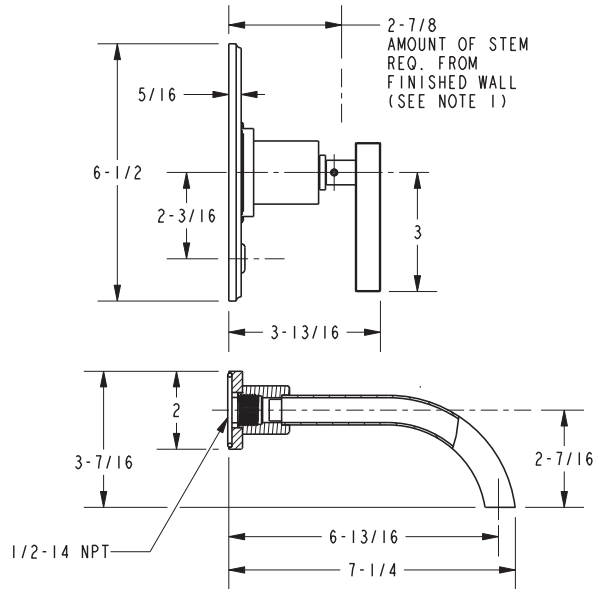

3-2022BP

PRODUCT DIMENSIONS *(Units are in inches)*

NOTES:
 1. CUT STEM TO DIMENSION "A".
 CUT ALL-THREAD 1/2" SHORTER THAN STEM.

Cube 2 Tub and Shower Trim 3-2022BP

NEWPORT BRASS
 Flawless Beauty. From Faucet to Finish.™