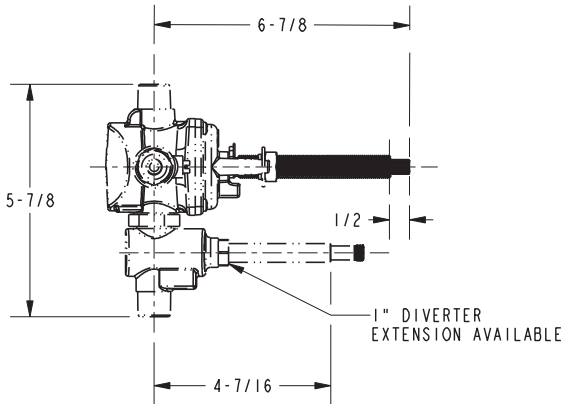

3-2022BP

PRODUCT DIMENSIONS *(Units are in inches)*

NOTES:
 1. CUT STEM TO DIMENSION "A".
 CUT ALL-THREAD 1/2" SHORTER THAN STEM.

Cube 2 Tub and Shower Trim 3-2022BP

NEWPORT BRASS
 Flawless Beauty. From Faucet to Finish.™