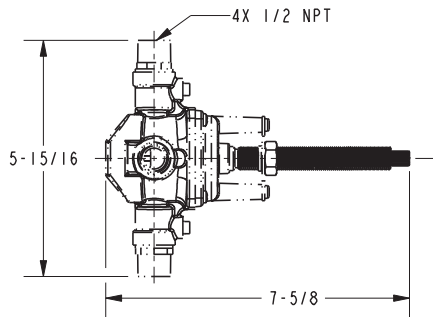

3-2022BP

PRODUCT DIMENSIONS *(Units are in inches)*

NOTES:
 1. CUT STEM TO DIMENSION "A".
 CUT ALL-THREAD 1/2" SHORTER THAN STEM.

Cube 2 Tub and Shower Trim 3-2022BP

NEWPORT BRASS
 Flawless Beauty. From Faucet to Finish.™