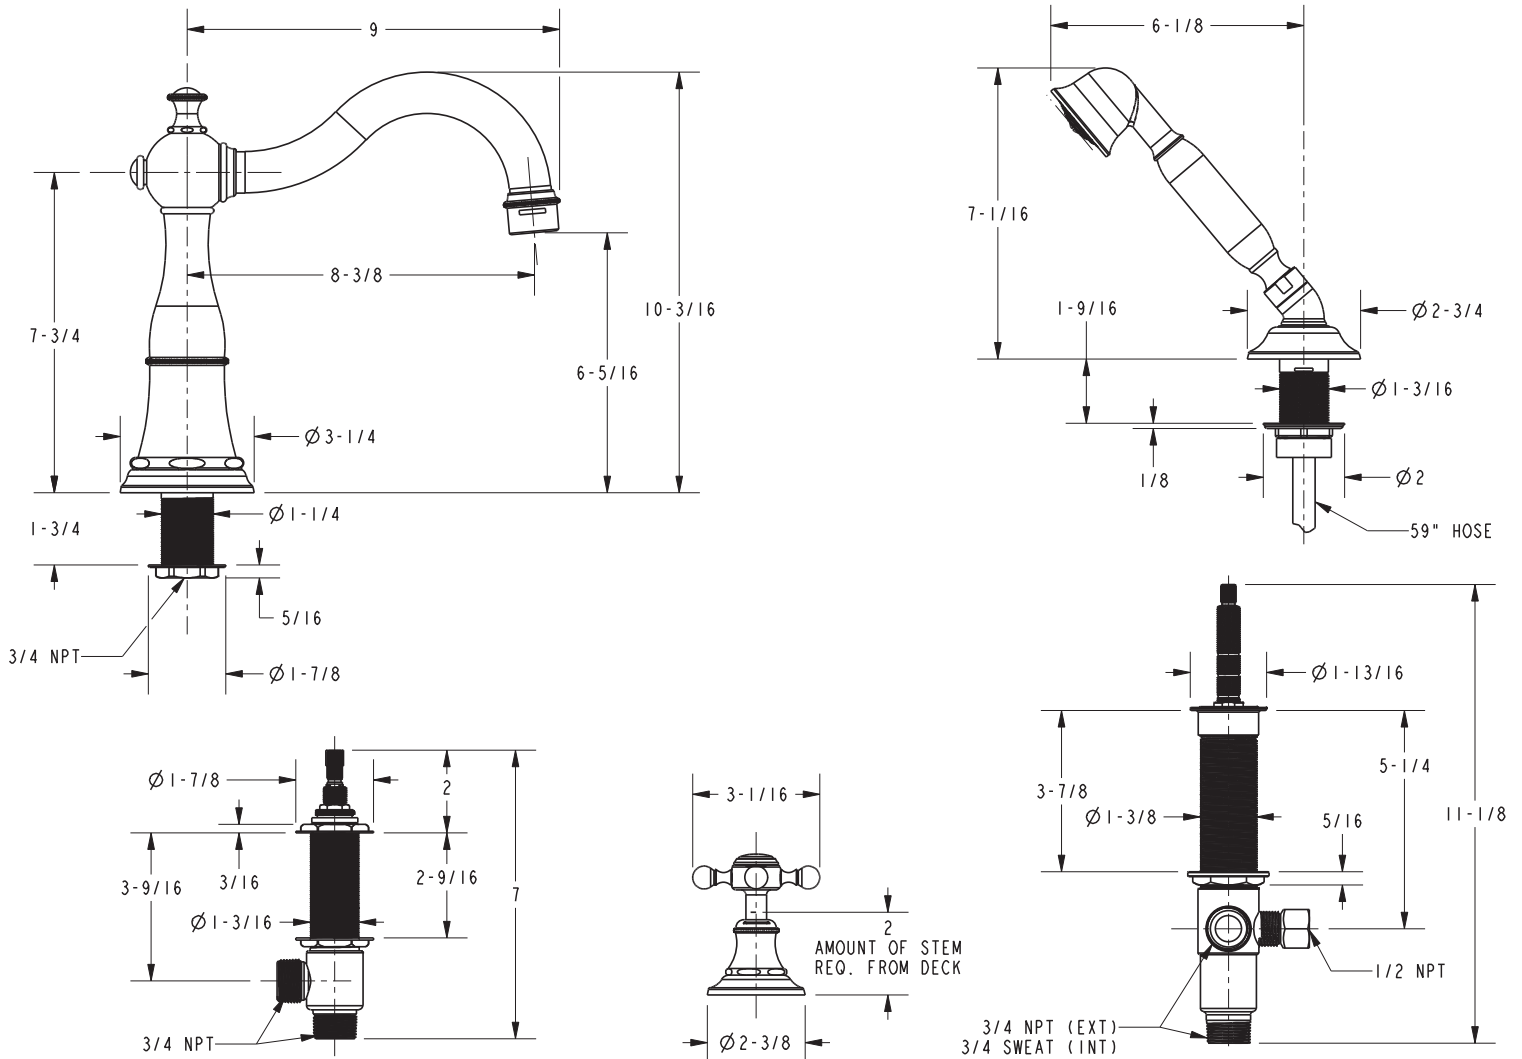

**Features**

- Solid brass construction
- ADA compliant traditional lever handles
- 6-5/16" (16.0 cm) spout height at outlet
- 8-3/8" (21.3 cm) spout reach (c-c)
- Intended for use with Newport Brass rough valve kit (Required Accessory) which incorporates the following:
  - Brass valve bodies and quick-connect spout fitting
  - Quarter-turn washerless ceramic disc 3/4" valve cartridges
  - Diverter valve and hoses as needed for handshower

**Required Accessory:**

Trim, above, and Rough Valve Kit, below, must both be specified.

Application	Roman Tub			Roman Tub with Handshower					
	Hot Valve	Cold Valve	Spout Quick-Connect Fitting	Hot Valve	Cold Valve	Spout Quick-Connect Fitting	Poly-Braided Hose	Handshower Diverter	H/S Flange Hardware
Inlet/Outlet Size	3/4"	3/4"	3/4"	3/4"	3/4"	3/4"	1/2"	3/4" / 1/2"	-
Part Number	<input type="checkbox"/> 1-586			<input type="checkbox"/> 1-587					
Image									

**Product Specification: Add "Color / Finish" suffix to Model number, below.**

The Roman Tub with Handshower Deck Trim shall be made of solid brass construction. Roman Tub with Handshower Deck Trim shall incorporate ADA compliant traditional cross handles. Product shall incorporate a 6-5/16" (16.0 cm) spout height at outlet and a 8-3/8" (21.3 cm) spout reach (c-c). Rough valve kit shall incorporate brass valve bodies with quarter-turn washerless ceramic disc 3/4" valve cartridges, a quick-connect spout fitting and a diverter valve with hoses as needed for handshower. Roman Tub with Handshower Deck Trim shall be Newport Brass Model 3-1767/\_\_\_\_\_ and Newport Brass rough valve kit shall be 1-587.

## PRODUCT DIMENSIONS *(Units are in inches)*