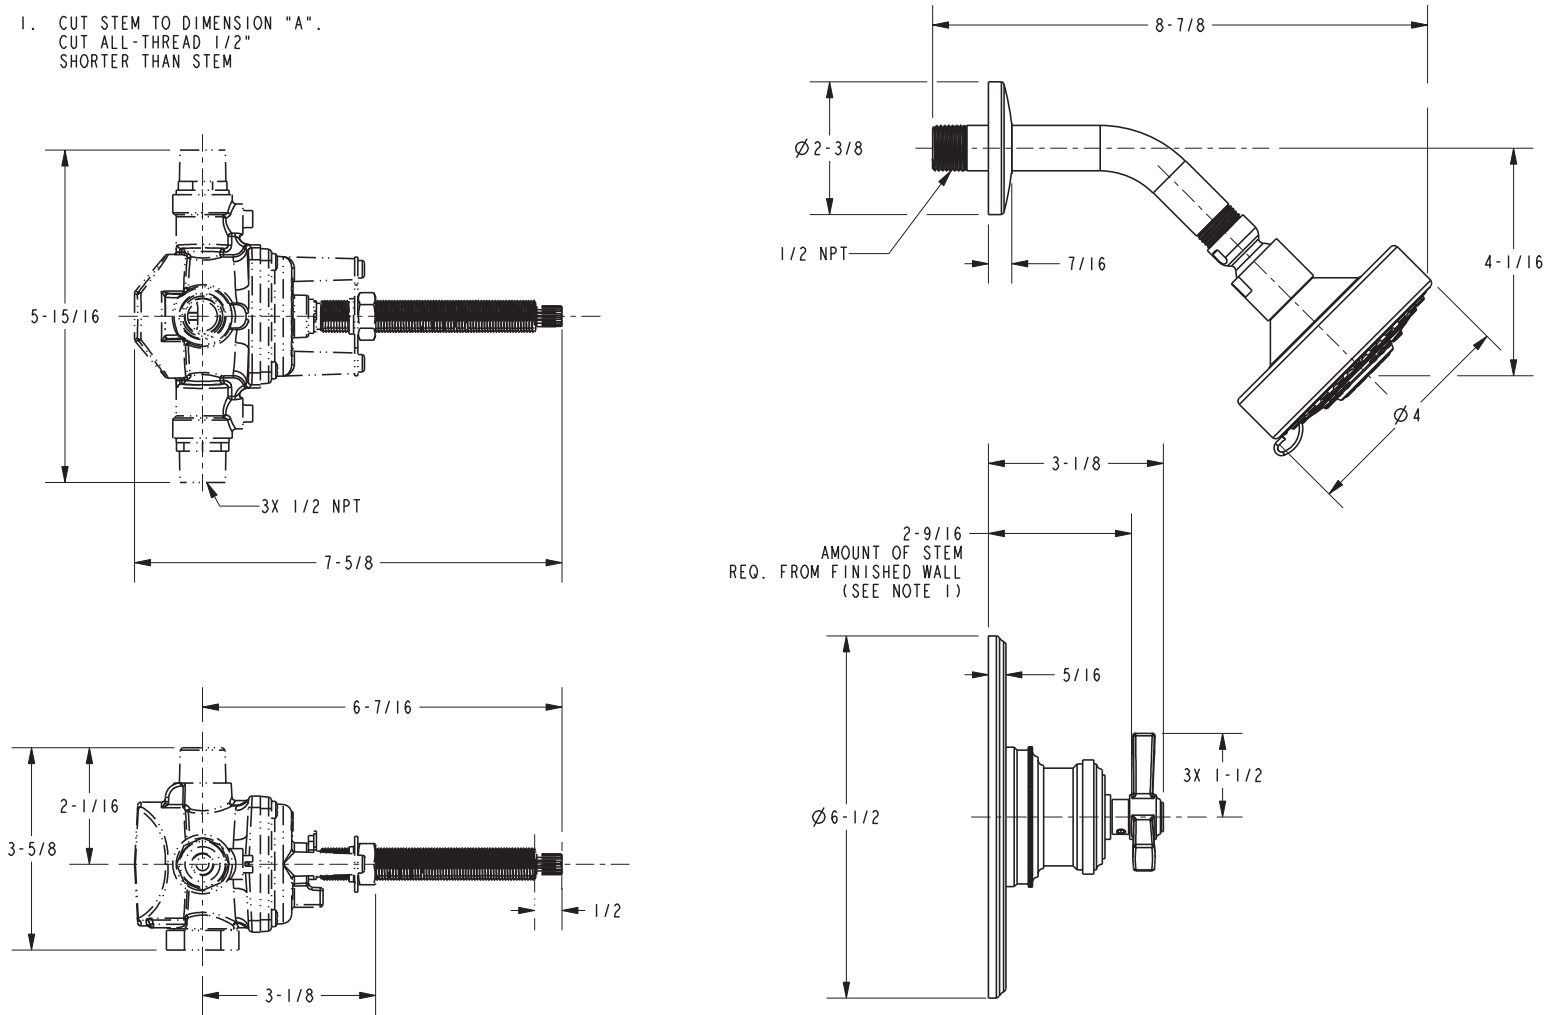

3-1604BP

PRODUCT DIMENSIONS *(Units are in inches)*

NOTES:

- CUT STEM TO DIMENSION "A".
CUT ALL-THREAD 1/2"
SHORTER THAN STEM

Miro Shower Trim
3-1604BP