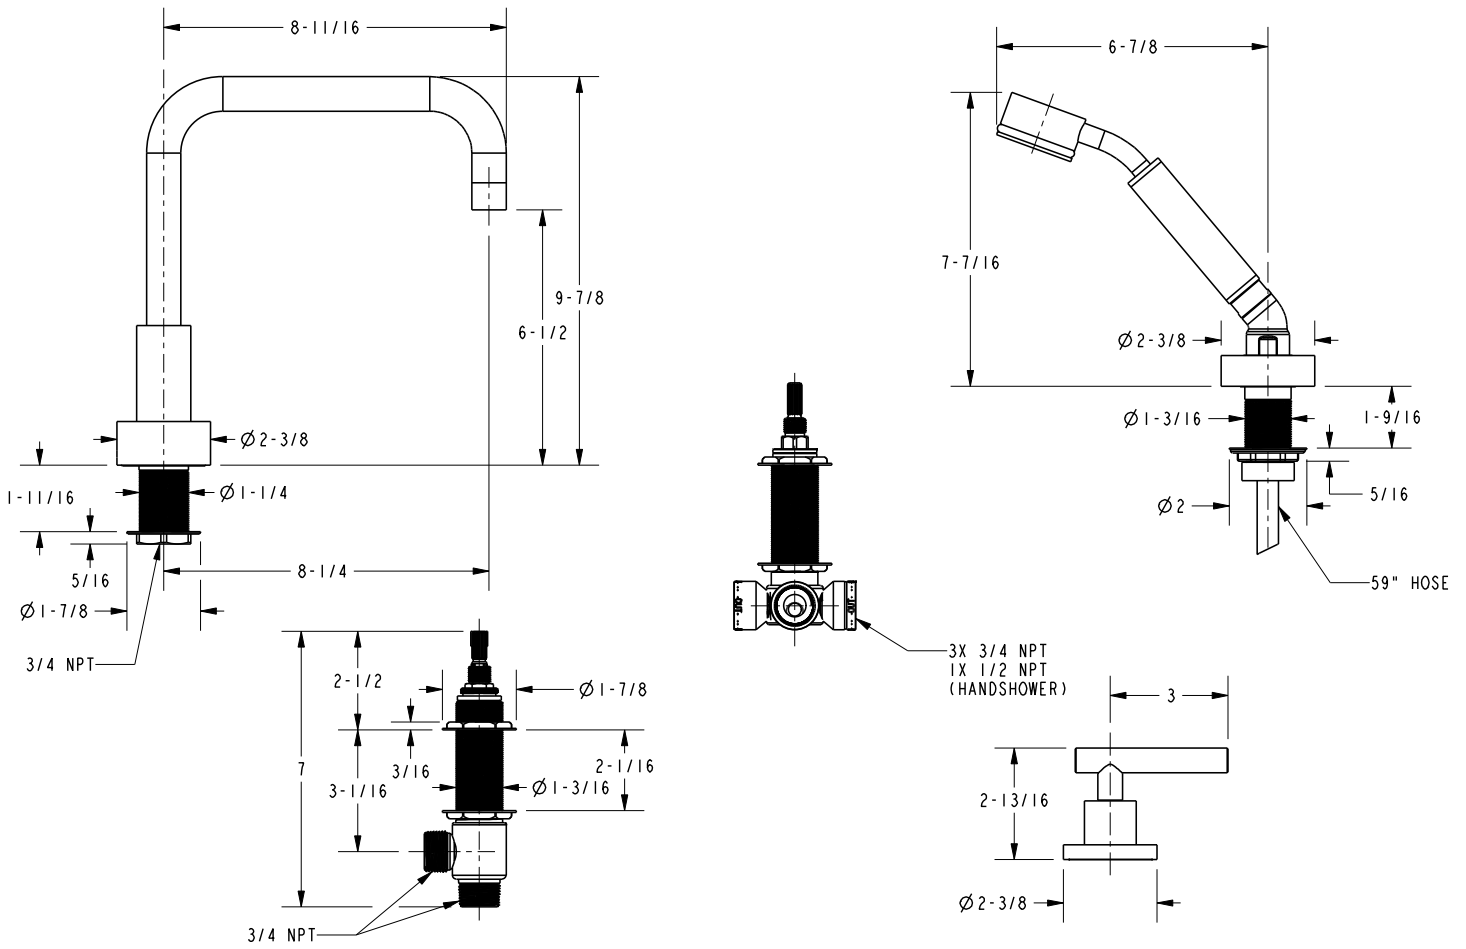

3-1407L

Product Dimensions (units are in inches)

East Square Roman Tub with Handshower Deck Trim
3-1407L

NEWPORT BRASS
 Flawless Beauty. From Faucet to Finish.™