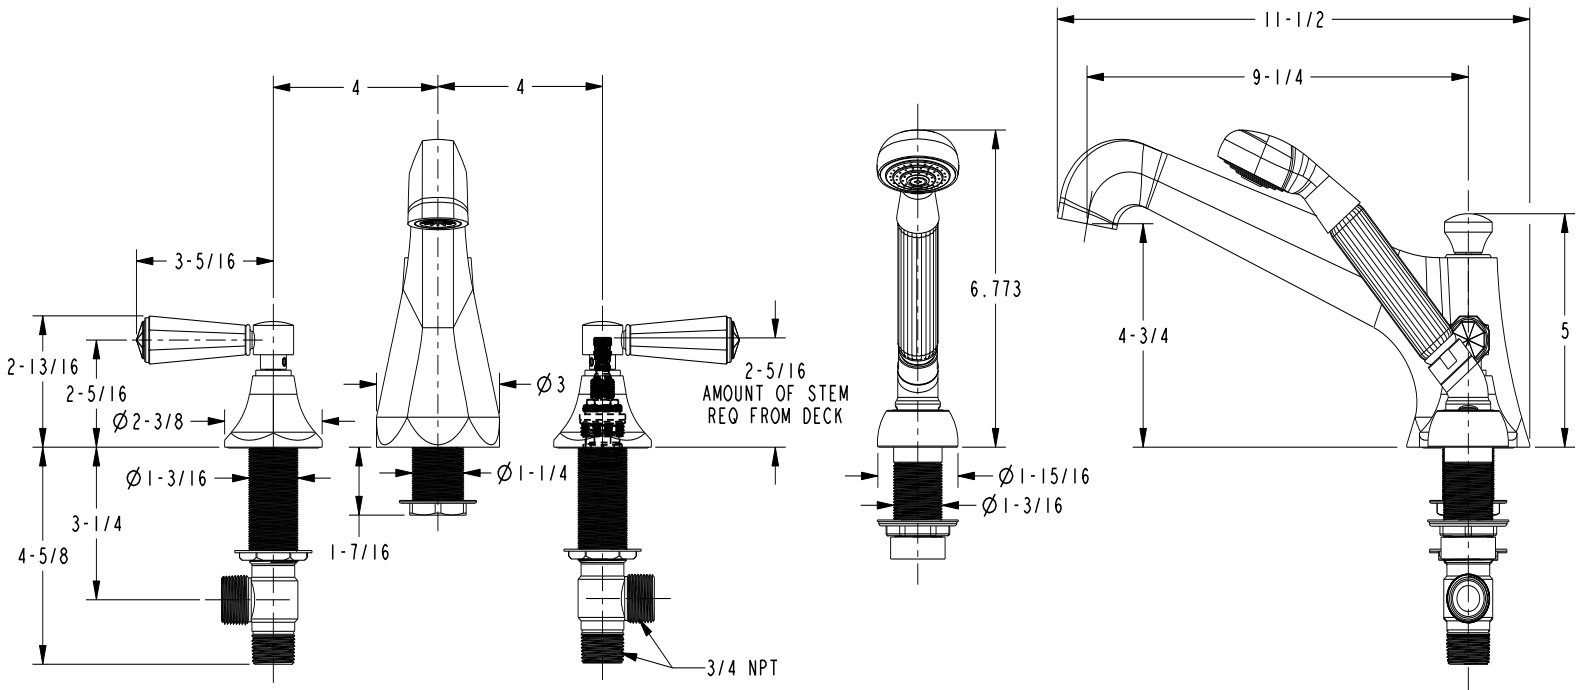

## PRODUCT DIMENSIONS *(Units are in inches)*

### Metropole Roman Tub and Handshower Deck Trim 3-1237