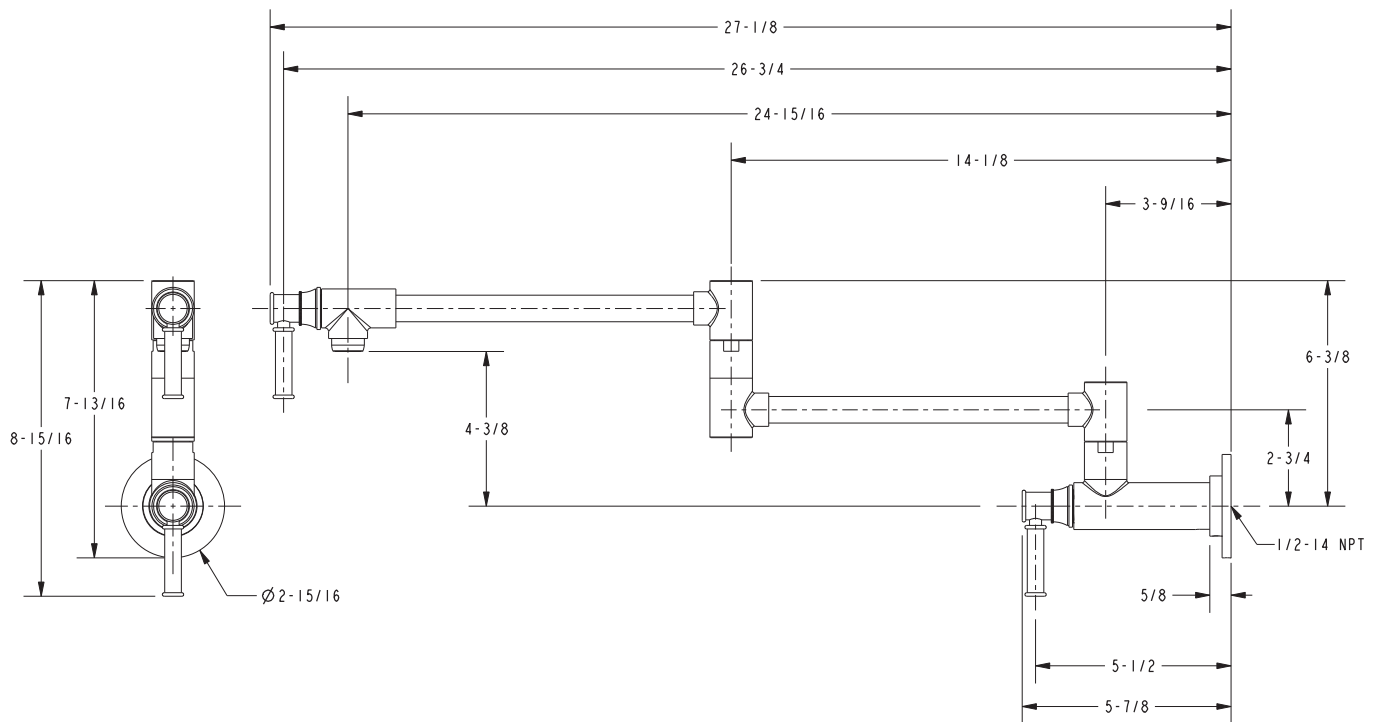

**Pot-Filler Faucet**  
**2940-5503**

**Features**

- Solid brass construction
- Brass valve bodies
- Quarter-turn washerless ceramic disc valve cartridges
- Two-valve, inlet/outlet flow control design
- ADA compliant contemporary lever handles
- Double-pivot spout with aerated flow
- 4-3/8" (11.1 cm) spout height from wall inlet center
- 21-3/8" (54.3 cm) pivoting spout reach from inlet valve (c-c)
- 3-9/16" (9.0 cm) pivoting inlet valve offset (wall-center)
- For single hole, wall-mounted configurations

**Product Specification** Add "Color / Finish" suffix to Model number, below.

The Pot-Filler Faucet shall be made of solid brass construction. Faucet shall incorporate a double-pivot spout with aerated flow and a feature brass valve bodies with quarter-turn washerless ceramic disc valve cartridges. Pot-filler Faucet shall be a two-valve, inlet/outlet flow control design accommodating single-hole, wall-mounted configurations. Product shall incorporate a 4-3/8" (11.1 cm) spout height from wall inlet center and a 21-3/8" (54.3 cm) pivoting spout reach from inlet valve (c-c). Pot-Filler Faucet pivot axis (inlet valve center) offset shall be 3-9/16" (9.0 cm) (wall-center) . Faucet shall incorporate ADA compliant contemporary lever handles. Pot-Filler Faucet shall be Newport Brass Model 2940-5503/\_\_\_\_\_ .

## PRODUCT DIMENSIONS *(Units are in inches)*