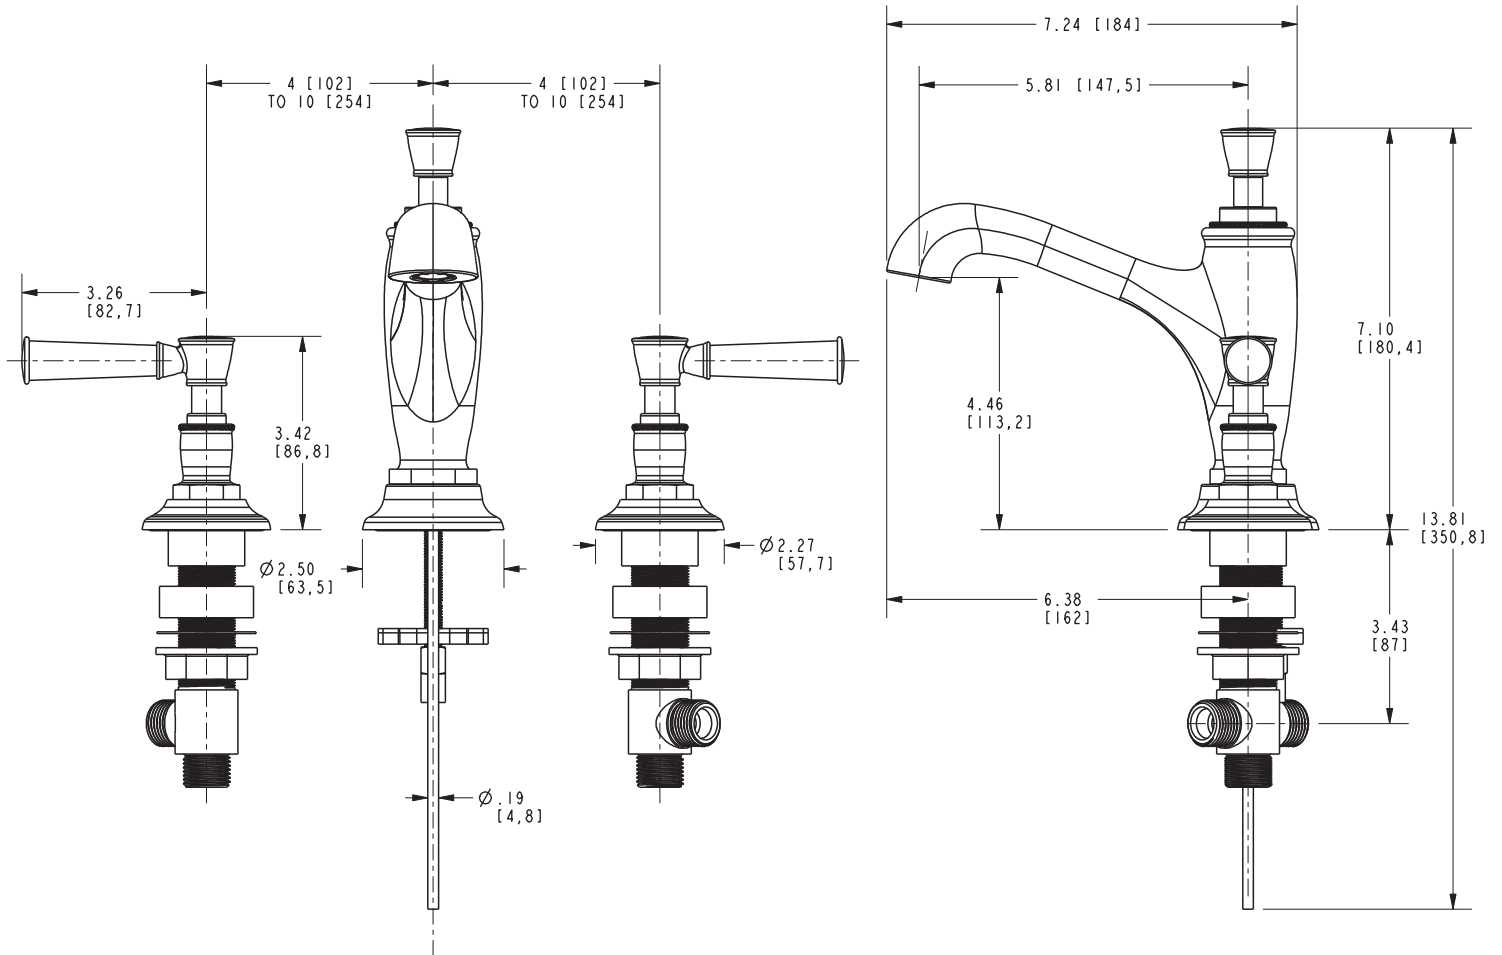

**Features**

- Solid brass construction
- Brass valve bodies
- Quarter-turn washerless ceramic disc valve cartridges
- ADA compliant traditional lever handles
- Spout assembly with integral supply hoses
- Pop-up drain with tailpiece
- 4-7/16" (11.3 cm) spout height at outlet
- 5-13/16" (14.8 cm) spout reach (c-c)
- For 8" (20.3 cm) centers - Maximum 20" (50.8 cm)
- 1.2 gallons (4.5 liters) per minute maximum flow rate

**Specified Model**

| Model | Description                | Colors   Finishes  |
|-------|----------------------------|--|
| 2910  | Widespread Lavatory Faucet | <input type="checkbox"/> 10B <input type="checkbox"/> 15 <input type="checkbox"/> 15S <input type="checkbox"/> 26 <input type="checkbox"/> Other |

**Product Specification** Add "Color / Finish" suffix to Model number, below.

The two-handle Widespread Lavatory Faucet shall be made of solid brass construction. Faucet shall incorporate a spout assembly with integral supply hoses and feature brass valve bodies with quarter-turn washerless ceramic disc valve cartridges. Faucet shall have a 1.2 gallon (4.5 liter) per minute maximum flow rate. Product shall be for 8" (20.3 cm) centers - Maximum 20" (50.8 cm). Product shall incorporate a 4-7/16" (11.3 cm) spout height at outlet and a 5-13/16" (14.8 cm) spout reach (c-c). Faucet shall include a pop-up drain with tailpiece and incorporate ADA compliant traditional lever handles. Widespread Lavatory Faucet shall be Newport Brass Model 2910/\_\_\_\_.

# 2910

**Vander Widspread Lavatory Faucet  
 2910**