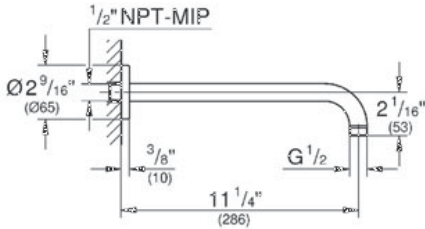

RAINSHOWER®  
Shower Arm 11 1/4" NPT  
MODEL # 28577

Pure Freude an Wasser

GROHE America, Inc | 200 North Gary Avenue, Suite G, Roselle, IL 60172  
Phone: +1 (800) 444-7643 | Fax: +1 (800) 225-2778 | us-customerservice@grohe.com

**Product Description:**  
Shower Arm 11 1/4" NPT

**Standard Specification:**

- GROHE StarLight® finish
- Can be used with all Rainshower shower heads except Rainshower Jumbo
- 1/2" NPT Male Threads

**Applicable Codes & Standards:**

- Energy Policy Act of 1992
- ASME A112.18.1/CSA B125.1

**Color:**

- 28577 000 chrome
- 28577 BE0 Sterling inf
- 28577 EN0 Brushed Nickel
- 28577 ZB0 Oil Rubbed Bronze