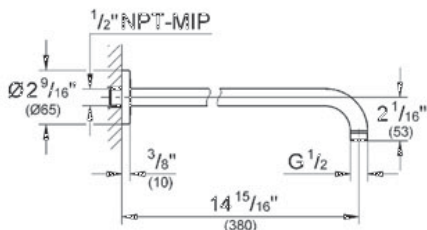

Product Description:

16" Shower Arm

Standard Specification:

- GROHE StarLight® finish
- 1/2" NPT Male Threads
- Can be used with all Rainshower shower heads except Rainshower Jumbo

Applicable Codes & Standards:

- Energy Policy Act of 1992
- ASME A112.18.1/CSA B125.1

Color:

- 28540 000 chrome
- 28540 BE0 Sterling inf
- 28540 EN0 Brushed Nickel
- 28540 KS0 velvet black
- 28540 LS0 moon white
- 28540 ZB0 Oil Rubbed Bronze