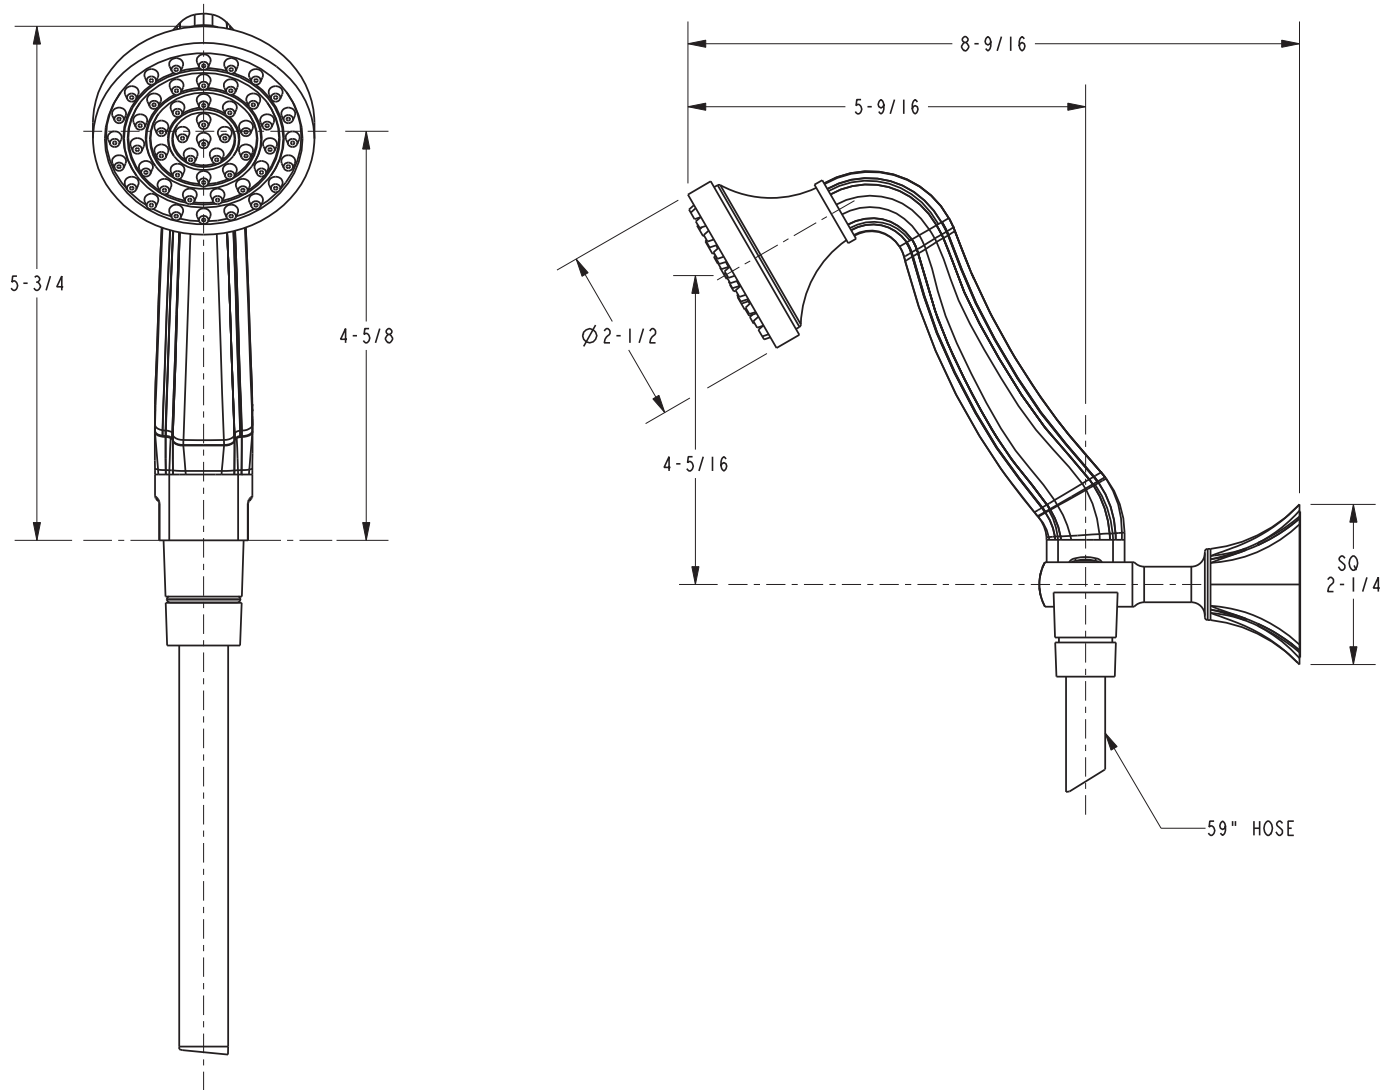

# 280K

## PRODUCT DIMENSIONS *(Units are in inches)*

### Newport Bath Handshower Set 280K