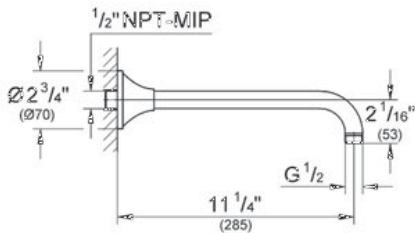

RAINSHOWER® GRANDERA™ Shower Arm 11 1/4" NPT

MODEL # 27988

Pure Freude an Wasser

GROHE

GROHE America, Inc | 200 North Gary Avenue, Suite G, Roselle, IL 60172
Phone: +1 (800) 444-7643 | Fax: +1 (800) 225-2778 | us-customerservice@grohe.com

Product Description: Shower Arm 11 1/4" NPT

Standard Specification:

- GROHE StarLight® finish
- Grandera™ escutcheon
- Suitable for all Grandera™ head showers
- Metal
- Connection thread 1/2" NPT

Applicable Codes & Standards:

- Energy Policy Act of 1992
- ASME A112.18.1/CSA B125.1

Color:

- 27988 000 chrome
- 27988 EN0 Brushed Nickel