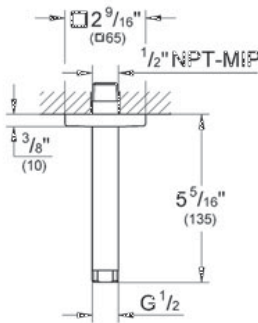

RAINSHOWER®
6" Ceiling Shower Arm with
Square Flange

MODEL # 27486

Pure Freude an Wasser

GROHE America, Inc | 200 North Gary Avenue, Suite G, Roselle, IL 60172
Phone: +1 (800) 444-7643 | Fax: +1 (800) 225-2778 | us-customerservice@grohe.com

Product Description:

6" Ceiling Shower Arm with Square Flange

Standard Specification:

- GROHE StarLight® finish
- With square escutcheon
- Can be used with all Rainshower shower heads
- 1/2" NPT Male Threads