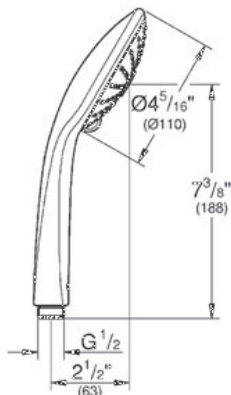

GROHE America, Inc | 200 North Gary Avenue, Suite G, Roselle, IL 60172
Phone: +1 (800) 444-7643 | Fax: +1 (800) 225-2778 | us-customerservice@grohe.com