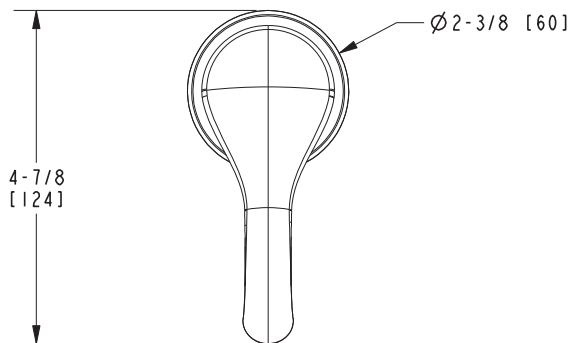

2500-5721

PRODUCT DIMENSIONS *(Units are in inches)*

Vespera Soap / Lotion Dispenser
2500-5721

NEWPORT BRASS
Flawless Beauty. From Faucet to Finish.™