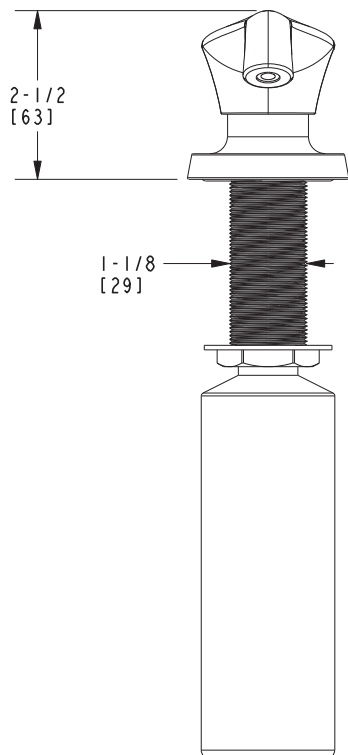

2500-5721

PRODUCT DIMENSIONS *(Units are in inches)*

Vespera Soap / Lotion Dispenser
2500-5721

NEWPORT BRASS
Flawless Beauty. From Faucet to Finish.™