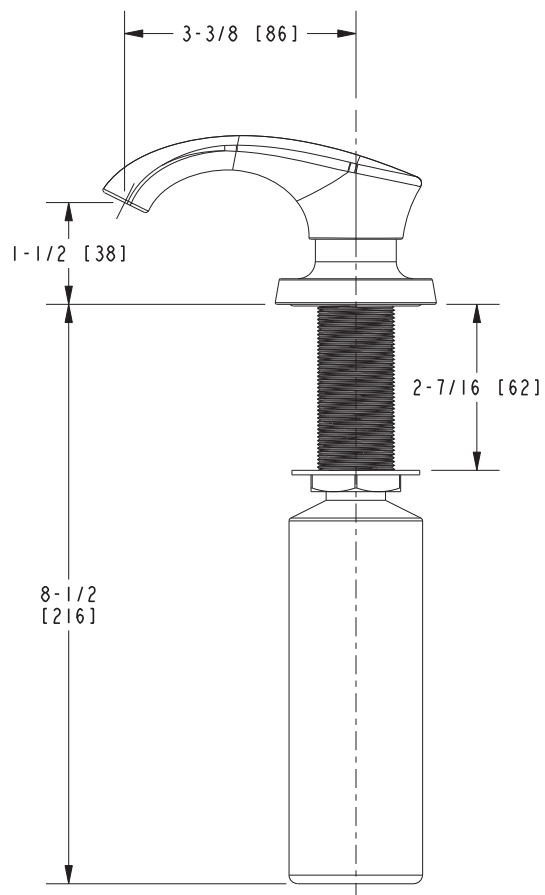

2500-5721

PRODUCT DIMENSIONS *(Units are in inches)*

Vespera Soap / Lotion Dispenser
2500-5721

NEWPORT BRASS
Flawless Beauty. From Faucet to Finish.™