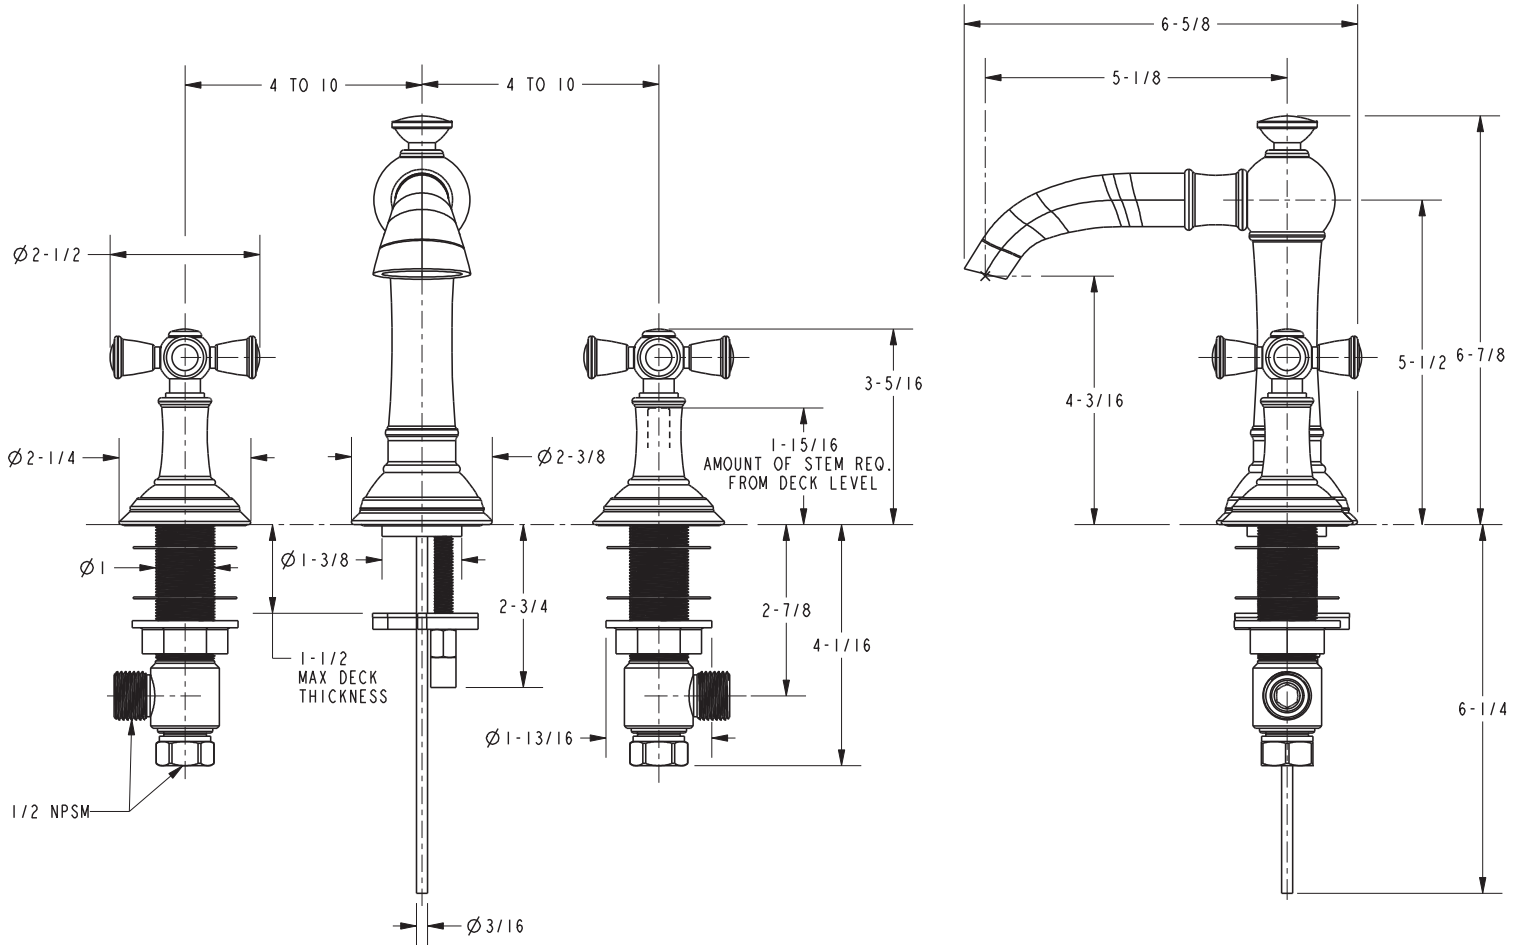

Features

- Solid brass construction
- Brass valve bodies
- Quarter-turn washerless ceramic disc valve cartridges
- ADA compliant traditional cross handles
- Spout assembly with integral supply hoses
- Pop-up drain with tailpiece
- 4-1/8" (10.5 cm) spout height at outlet
- 5-1/8" (13.0 cm) spout reach (c-c)
- For 8" (20.3 cm) centers - Maximum 20" (50.8 cm)
- 1.2 gallons (4.5 liters) per minute maximum flow rate

Specified Model

| Model | Description | Colors Finishes |
|-------|----------------------------|--|
| 2440 | Widespread Lavatory Faucet | <input type="checkbox"/> 10B <input type="checkbox"/> 15 <input type="checkbox"/> 15S <input type="checkbox"/> 26 <input type="checkbox"/> Other |

Product Specification: Add "Color / Finish" suffix to Model number, below.

The two-handle Widespread Lavatory Faucet shall be made of solid brass construction. Faucet shall incorporate a spout assembly with integral supply hoses and feature brass valve bodies with quarter-turn washerless ceramic disc valve cartridges. Faucet shall have a 1.2 gallon (4.5 liter) per minute maximum flow rate. Product shall be for 8" (20.3 cm) centers - Maximum 20" (50.8 cm). Product shall incorporate a 4-1/8" (10.5 cm) spout height at outlet and a 5-3/16" (13.2 cm) spout reach (c-c). Faucet shall include a pop-up drain with tailpiece and incorporate ADA compliant traditional cross handles. Widespread Lavatory Faucet shall be Newport Brass Model 2440/____.

2440

PRODUCT DIMENSIONS *(Units are in inches)*

Sutton Widespread Lavatory Faucet 2440