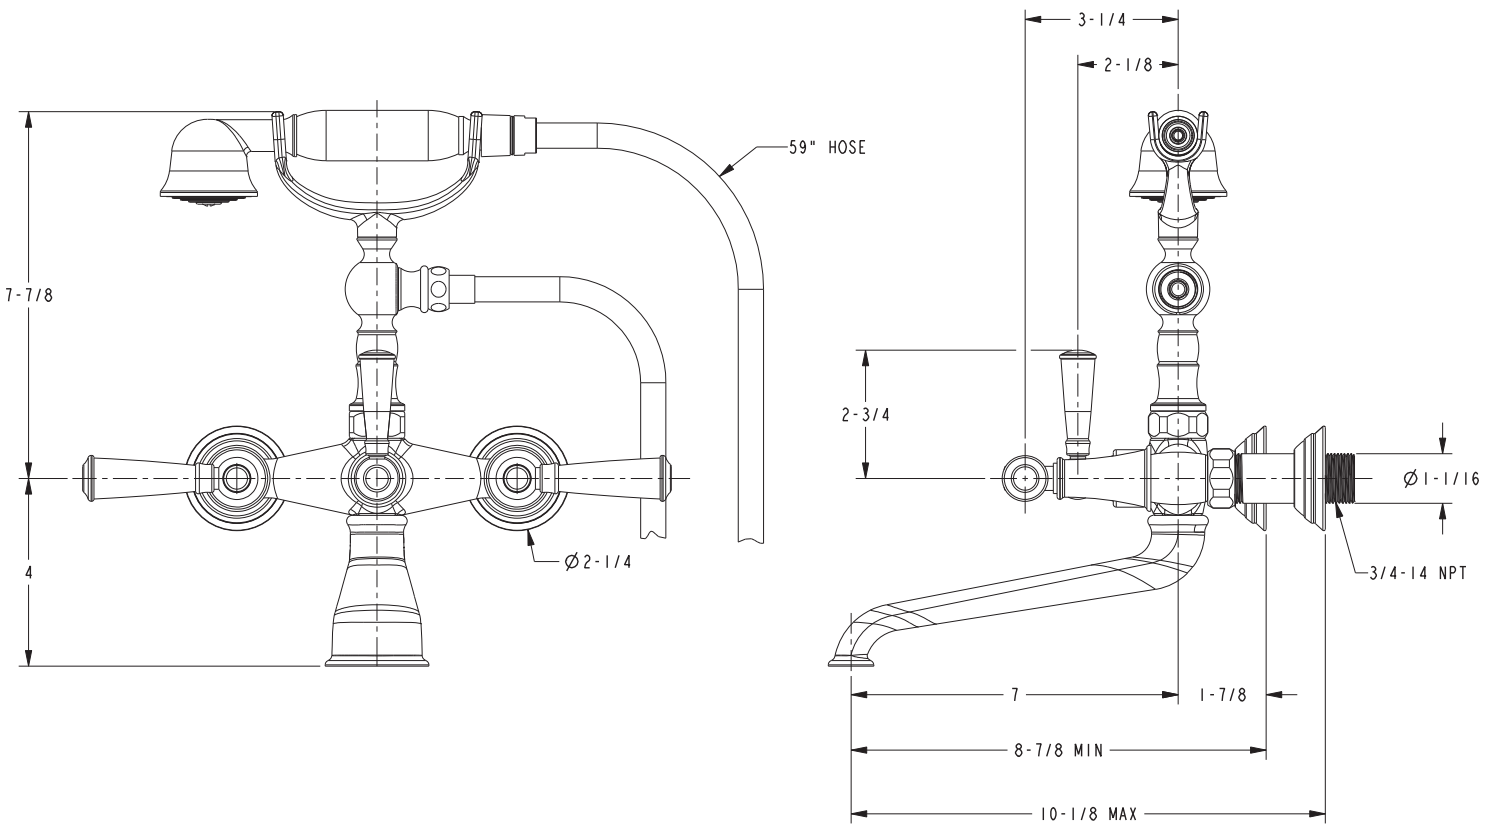

## PRODUCT DIMENSIONS *(Units are in inches)*

### Aylesbury Tub and Handshower Set 2400-4283