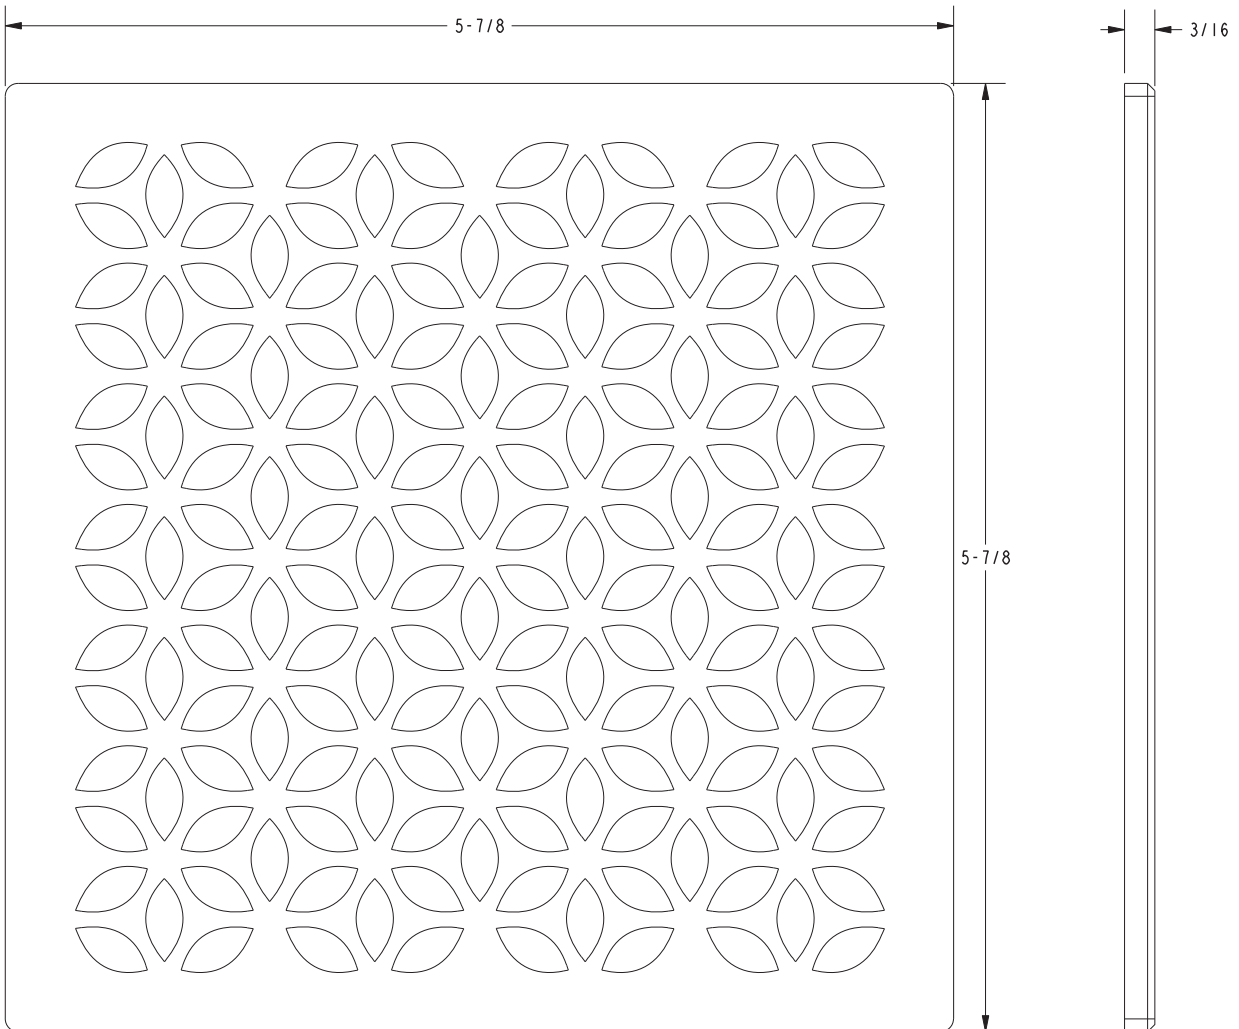

233-603

PRODUCT DIMENSIONS *(Units are in inches)*

Newport Bath Shower Drain Trim

233-603

Page 2 of 2 Spec_233-603_c_6.18

NEWPORT BRASS
Flawless Beauty. From Faucet to Finish.™

t: 949.417.5207 | www.newportbrass.com
©2015 Brasstech, Inc.