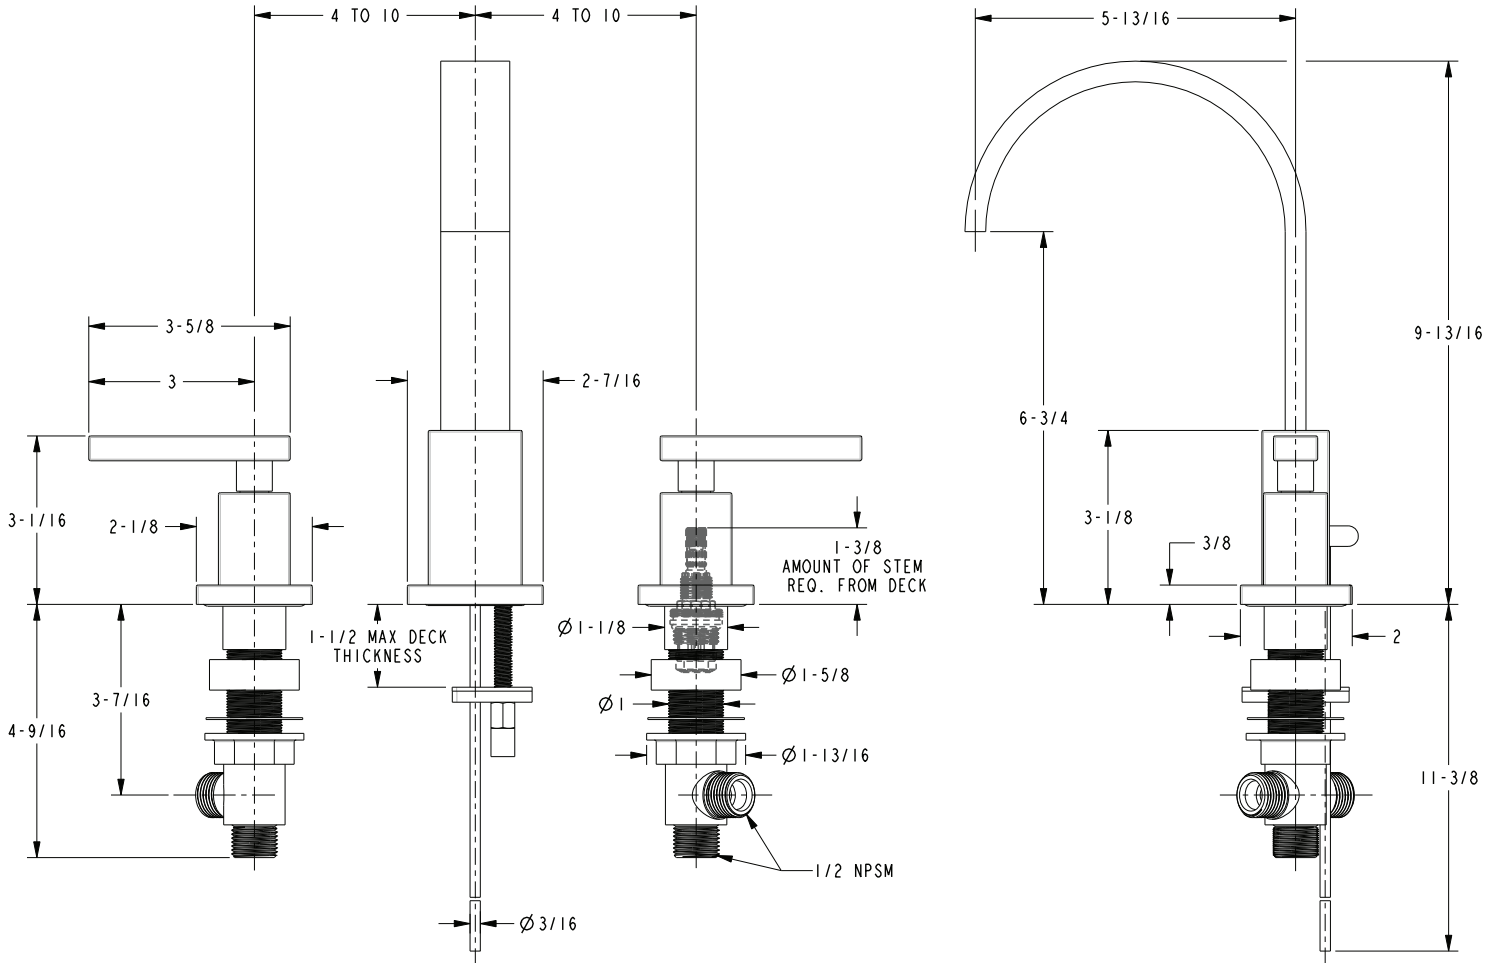

**Features**

- Solid brass construction
- Brass valve bodies
- Quarter-turn washerless ceramic disc valve cartridges
- ADA compliant contemporary lever handles
- Spout assembly with integral supply hoses
- Pop-up drain with tailpiece
- 6-3/4" (17.1 cm) spout height at outlet
- 5-13/16" (14.8 cm) spout reach (c-c)
- For 8" (20.3 cm) centers - Maximum 20" (50.8 cm)
- 1.2 gallons (4.5 liters) per minute maximum flow rate

**Product Specification** Add "Color / Finish" suffix to Model number, below.

The two-handle Widespread Lavatory Faucet shall be made of solid brass construction. Faucet shall incorporate a spout assembly with integral supply hoses and feature brass valve bodies with quarter-turn washerless ceramic disc valve cartridges. Faucet shall have a 1.2 gallon (4.5 liter) per minute maximum flow rate. Product shall be for 8" (20.3 cm) centers - Maximum 20" (50.8 cm). Product shall incorporate a 6-3/4" (17.1 cm) spout height at outlet and a 5-13/16" (14.8 cm) spout reach (c-c). Faucet shall include a pop-up drain with tailpiece and incorporate ADA compliant contemporary lever handles. Widespread Lavatory Faucet shall be Newport Brass Model 2040/\_\_\_\_\_.

## PRODUCT DIMENSIONS *(Units are in inches)*