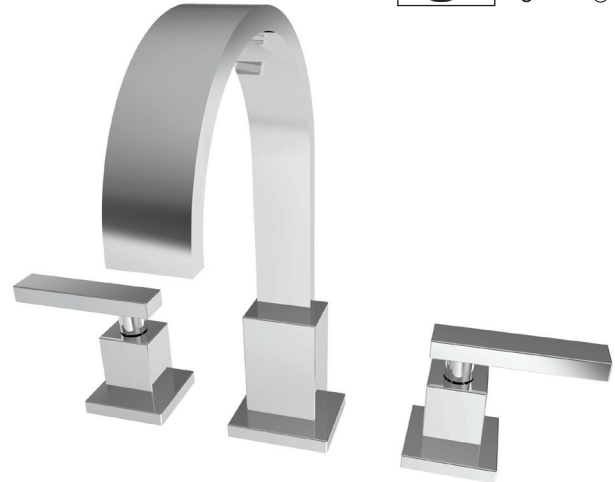

**Features**

- Solid brass construction
- Brass valve bodies
- Quarter-turn washerless ceramic disc valve cartridges
- ADA compliant contemporary lever handles
- Spout assembly with integral supply hoses
- Pop-up drain with tailpiece
- 6-3/4" (17.1 cm) spout height at outlet
- 5-13/16" (14.8 cm) spout reach (c-c)
- For 8" (20.3 cm) centers - Maximum 20" (50.8 cm)
- 1.2 gallons (4.5 liters) per minute maximum flow rate

**Widespread Lavatory Faucet  
2040**

**Colors / Finishes**

- 10B: Oil Rubbed Bronze
- 15: Polished Nickel
- 15S: Satin Nickel - PVD
- 26: Polished Chrome
- Other: Refer to the Newport Brass catalog for additional color/finish options.

**Product Specification** Add "Color / Finish" suffix to Model number, below.

The two-handle Widespread Lavatory Faucet shall be made of solid brass construction. Faucet shall incorporate a spout assembly with integral supply hoses and feature brass valve bodies with quarter-turn washerless ceramic disc valve cartridges. Faucet shall have a 1.2 gallon (4.5 liter) per minute maximum flow rate. Product shall be for 8" (20.3 cm) centers - Maximum 20" (50.8 cm). Product shall incorporate a 6-3/4" (17.1 cm) spout height at outlet and a 5-13/16" (14.8 cm) spout reach (c-c). Faucet shall include a pop-up drain with tailpiece and incorporate ADA compliant contemporary lever handles. Widespread Lavatory Faucet shall be Newport Brass Model 2040/\_\_\_\_\_.